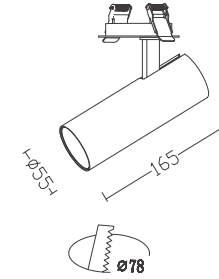

U-D089-COB Surface Mounted

			W	K	Lm	CRI	mA	V
U-D089-COB1	| WT | BK |		7W	3000K	436	80	150	36
U-D089-COB1	| WT | BK |		7W	4000K	443	80	150	36
U-D089-COB1	| WT | BK |		7W	5000K	450	80	150	36
U-D089-COB2	| WT | BK |		12W	3000K	788	80	300	36
U-D089-COB2	| WT | BK |		12W	4000K	796	80	300	36
U-D089-COB2	| WT | BK |		12W	5000K	801	80	300	36
U-D089-COB3	| WT | BK |		20W	3000K	1581	80	500	36
U-D089-COB3	| WT | BK |		20W	4000K	1588	80	500	36
U-D089-COB3	| WT | BK |		20W	5000K	1597	80	500	36
U-D089-COB4	| WT | BK |		30W	3000K	2315	80	700	36
U-D089-COB4	| WT | BK |		30W	4000K	2321	80	700	36
U-D089-COB4	| WT | BK |		30W	5000K	2328	80	700	36