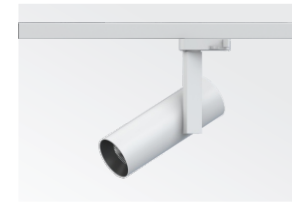

U-T221-COB Track Light

			W	K	Lm	CRI	mA	V
U-T221-COB1	| WT | BK |		7W	3000K	436	80	150	36
U-T221-COB1	| WT | BK |		7W	4000K	445	80	150	36
U-T221-COB1	| WT | BK |		7W	5000K	448	80	150	36
U-T221-COB2	| WT | BK |		12W	3000K	796	80	300	36
U-T221-COB2	| WT | BK |		12W	4000K	780	80	300	36
U-T221-COB2	| WT | BK |		12W	5000K	807	80	300	36
U-T221-COB3	| WT | BK |		20W	3000K	1581	80	500	36
U-T221-COB3	| WT | BK |		20W	4000K	1588	80	500	36
U-T221-COB3	| WT | BK |		20W	5000K	1595	80	500	36
U-T221-COB4	| WT | BK |		30W	3000K	2312	80	700	36
U-T221-COB4	| WT | BK |		30W	4000K	2316	80	700	36
U-T221-COB4	| WT | BK |		30W	5000K	2322	80	700	36