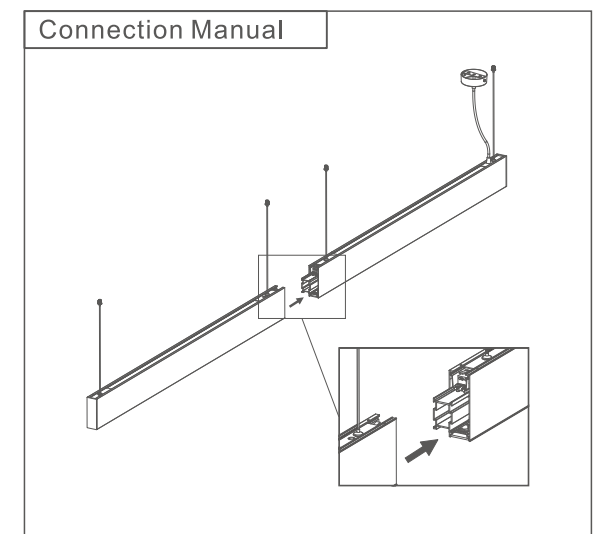

## U-D107-24PM Linear Light

				W	K	Lm	CRI	mA	V
U-D107-24PM	WT   BK	UP	10W	3000K	971	80	700	27-54	
		DOWN	20W	3000K	1950	80	700	27-54	
U-D107-24PM	WT   BK	UP	10W	4000K	978	80	700	27-54	
		DOWN	20W	4000K	1966	80	700	27-54	
U-D107-24PM	WT   BK	UP	10W	6000K	985	80	700	27-54	
		DOWN	20W	6000K	1979	80	700	27-54	
U-D107-24PM-X	WT   BK	DOWN	20W	3000K	1950	80	500	30-50	
U-D107-24PM-X	WT   BK	DOWN	20W	4000K	1966	80	500	30-50	
U-D106-24PM-X	WT   BK	DOWN	20W	6000K	1979	80	500	30-50	