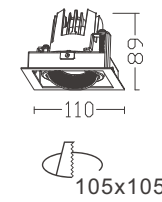

W	K	Lm	CRI	mA	V
U-D269-COB3	WT | BK	10W	3000K	829	80	250	36
U-D269-COB3	WT | BK	10W	4000K	834	80	250	36
U-D269-COB3	WT | BK	10W	5000K	841	80	250	36
U-D269-COB3-2	WT | BK	2x10W	3000K	1658	80	250	36
U-D269-COB3-2	WT | BK	2x10W	4000K	1668	80	250	36
U-D269-COB3-2	WT | BK	2x10W	5000K	1682	80	250	36
U-D269-COB3-3	WT | BK	2x10W	3000K	2487	80	250	36
U-D269-COB3-3	WT | BK	2x10W	4000K	2502	80	250	36
U-D269-COB3-3	WT | BK	2x10W	5000K	2523	80	250	36
U-D269-COB4	WT | BK	20W	3000K	1660	80	500	36
U-D269-COB4	WT | BK	20W	4000K	1671	80	500	36
U-D269-COB4	WT | BK	20W	5000K	1676	80	500	36
U-D269-COB4-2	WT | BK	2x20W	3000K	3320	80	500	36
U-D269-COB4-2	WT | BK	2x20W	4000K	3342	80	500	36
U-D269-COB4-2	WT | BK	2x20W	5000K	3352	80	500	36
U-D269-COB5	WT | BK	30W	3000K	2493	80	700	36
U-D269-COB5	WT | BK	30W	4000K	2502	80	700	36
U-D269-COB5	WT | BK	30W	5000K	2509	80	700	36
U-D269-COB5-2	WT | BK	2x30W	3000K	4986	80	700	36
U-D269-COB5-2	WT | BK	2x30W	4000K	5005	80	700	36
U-D269-COB5-2	WT | BK	2x30W	5000K	5018	80	700	36