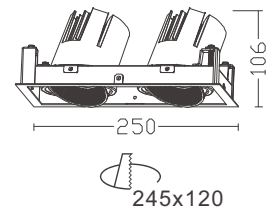

W	K	Lm	CRI	mA	V
U-D269-COB3	WT | BK	10W	3000K	829	80	250	36
U-D269-COB3	WT | BK	10W	4000K	834	80	250	36
U-D269-COB3	WT | BK	10W	5000K	841	80	250	36
U-D269-COB3-2	WT | BK	2x10W	3000K	1658	80	250	36
U-D269-COB3-2	WT | BK	2x10W	4000K	1668	80	250	36
U-D269-COB3-2	WT | BK	2x10W	5000K	1682	80	250	36
U-D269-COB3-3	WT | BK	2x10W	3000K	2487	80	250	36
U-D269-COB3-3	WT | BK	2x10W	4000K	2502	80	250	36
U-D269-COB3-3	WT | BK	2x10W	5000K	2523	80	250	36
U-D269-COB4	WT | BK	20W	3000K	1660	80	500	36
U-D269-COB4	WT | BK	20W	4000K	1671	80	500	36
U-D269-COB4	WT | BK	20W	5000K	1676	80	500	36
U-D269-COB4-2	WT | BK	2x20W	3000K	3320	80	500	36
U-D269-COB4-2	WT | BK	2x20W	4000K	3342	80	500	36
U-D269-COB4-2	WT | BK	2x20W	5000K	3352	80	500	36
U-D269-COB5	WT | BK	30W	3000K	2493	80	700	36
U-D269-COB5	WT | BK	30W	4000K	2502	80	700	36
U-D269-COB5	WT | BK	30W	5000K	2509	80	700	36
U-D269-COB5-2	WT | BK	2x30W	3000K	4986	80	700	36
U-D269-COB5-2	WT | BK	2x30W	4000K	5005	80	700	36
U-D269-COB5-2	WT | BK	2x30W	5000K	5018	80	700	36