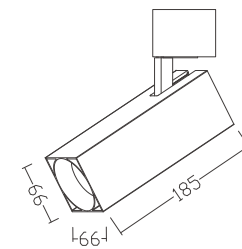

## U-D088-COBS Surface Mounted

	W	K	Lm	CRI	mA	V
U-D088-COB1-S   WT   BK	7W	3000K	439	80	150	36
U-D088-COB1-S   WT   BK	7W	4000K	445	80	150	36
U-D088-COB1-S   WT   BK	7W	5000K	448	80	150	36
U-D088-COB2-S   WT   BK	12W	3000K	792	80	300	36
U-D088-COB2-S   WT   BK	12W	4000K	798	80	300	36
U-D088-COB2-S   WT   BK	12W	5000K	805	80	300	36
U-D088-COB3-S   WT   BK	20W	3000K	1579	80	500	36
U-D088-COB3-S   WT   BK	20W	4000K	1587	80	500	36
U-D088-COB3-S   WT   BK	20W	5000K	1593	80	500	36
U-D088-COB4-S   WT   BK	30W	3000K	2113	80	700	36
U-D088-COB4-S   WT   BK	30W	4000K	2118	80	700	36
U-D088-COB4-S   WT   BK	30W	5000K	2124	80	700	36