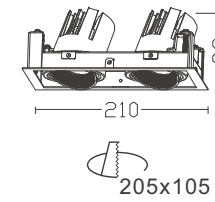

W	K	Lm	CRI	mA	V
U-D269-COB3	WT | BK	10W	3000K	829	80	250	36
U-D269-COB3	WT | BK	10W	4000K	834	80	250	36
U-D269-COB3	WT | BK	10W	5000K	841	80	250	36
U-D269-COB3-2	WT | BK	2x10W	3000K	1658	80	250	36
U-D269-COB3-2	WT | BK	2x10W	4000K	1668	80	250	36
U-D269-COB3-2	WT | BK	2x10W	5000K	1682	80	250	36
U-D269-COB3-3	WT | BK	2x10W	3000K	2487	80	250	36
U-D269-COB3-3	WT | BK	2x10W	4000K	2502	80	250	36
U-D269-COB3-3	WT | BK	2x10W	5000K	2523	80	250	36
U-D269-COB4	WT | BK	20W	3000K	1660	80	500	36
U-D269-COB4	WT | BK	20W	4000K	1671	80	500	36
U-D269-COB4	WT | BK	20W	5000K	1676	80	500	36
U-D269-COB4-2	WT | BK	2x20W	3000K	3320	80	500	36
U-D269-COB4-2	WT | BK	2x20W	4000K	3342	80	500	36
U-D269-COB4-2	WT | BK	2x20W	5000K	3352	80	500	36
U-D269-COB5	WT | BK	30W	3000K	2493	80	700	36
U-D269-COB5	WT | BK	30W	4000K	2502	80	700	36
U-D269-COB5	WT | BK	30W	5000K	2509	80	700	36
U-D269-COB5-2	WT | BK	2x30W	3000K	4986	80	700	36
U-D269-COB5-2	WT | BK	2x30W	4000K	5005	80	700	36
U-D269-COB5-2	WT | BK	2x30W	5000K	5018	80	700	36