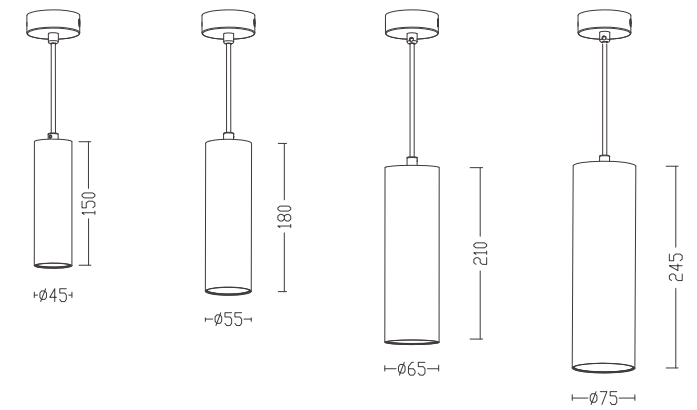

U-D088-COB-P