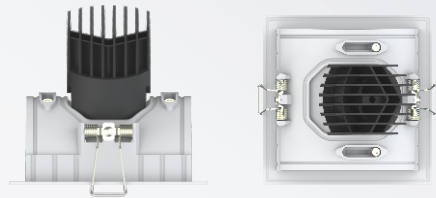

U-D262-COB Wall Washer

25°

220V/240V | 50/60 Hz | 15° | 23° | 38° | 45° | 60° | 25° | 355° | High efficiency Alum-Mirror | IP20 | UGR <19

			W	K	Lm	CRI	mA	V
U-D262-COB4	WT	BK	10W	3000K	756	80	250	36
U-D262-COB4	WT	BK	10W	4000K	762	80	250	36
U-D262-COB4	WT	BK	10W	5000K	770	80	250	36

U-D263-COB Wall Washer

25°
355°

220V/240V | 50/60 Hz | 15° | 23° | 38° | 45° | 60° | 25° | 355° | High efficiency Alum-Mirror | IP20 | UGR <15

			W	K	Lm	CRI	mA	V
U-D263-COB4	WT	BK	10W	3000K	755	80	250	36
U-D263-COB4	WT	BK	10W	4000K	761	80	250	36
U-D263-COB4	WT	BK	10W	5000K	769	80	250	36