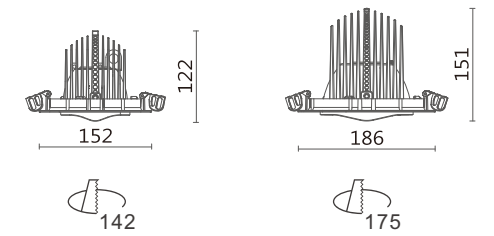

W	K	Lm	CRI	mA	V
U-D001-COB4	| WT | BK |		25W	3000K	1862	80	600	36
U-D001-COB4	| WT | BK |		25W	4000K	1895	80	600	36
U-D001-COB4	| WT | BK |		25W	5000K	1902	80	600	36
U-D001-COB6	| WT | BK |		40W	3000K	2932	80	1000	36
U-D001-COB6	| WT | BK |		40W	4000K	2950	80	1000	36
U-D001-COB6	| WT | BK |		40W	5000K	2975	80	1000	36