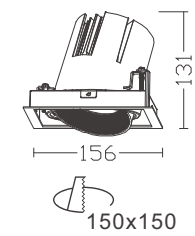

W	K	Lm	CRI	mA	V
U-D269-COB3	WT | BK	10W	3000K	829	80	250	36
U-D269-COB3	WT | BK	10W	4000K	834	80	250	36
U-D269-COB3	WT | BK	10W	5000K	841	80	250	36
U-D269-COB3-2	WT | BK	2x10W	3000K	1658	80	250	36
U-D269-COB3-2	WT | BK	2x10W	4000K	1668	80	250	36
U-D269-COB3-2	WT | BK	2x10W	5000K	1682	80	250	36
U-D269-COB3-3	WT | BK	2x10W	3000K	2487	80	250	36
U-D269-COB3-3	WT | BK	2x10W	4000K	2502	80	250	36
U-D269-COB3-3	WT | BK	2x10W	5000K	2523	80	250	36
U-D269-COB4	WT | BK	20W	3000K	1660	80	500	36
U-D269-COB4	WT | BK	20W	4000K	1671	80	500	36
U-D269-COB4	WT | BK	20W	5000K	1676	80	500	36
U-D269-COB4-2	WT | BK	2x20W	3000K	3320	80	500	36
U-D269-COB4-2	WT | BK	2x20W	4000K	3342	80	500	36
U-D269-COB4-2	WT | BK	2x20W	5000K	3352	80	500	36
U-D269-COB5	WT | BK	30W	3000K	2493	80	700	36
U-D269-COB5	WT | BK	30W	4000K	2502	80	700	36
U-D269-COB5	WT | BK	30W	5000K	2509	80	700	36
U-D269-COB5-2	WT | BK	2x30W	3000K	4986	80	700	36
U-D269-COB5-2	WT | BK	2x30W	4000K	5005	80	700	36
U-D269-COB5-2	WT | BK	2x30W	5000K	5018	80	700	36