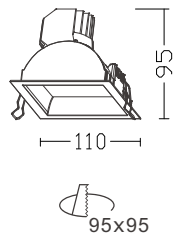

## U-D262-COB Wall Washer

25°

220V/240V | 50/60 Hz | 15° | 23° | 38° | 45° | 60° | 25° | 355° | High efficiency Alum-Mirror | IP20 | UGR <19

			W	K	Lm	CRI	mA	V
U-D262-COB4	WT	BK	10W	3000K	756	80	250	36
U-D262-COB4	WT	BK	10W	4000K	762	80	250	36
U-D262-COB4	WT	BK	10W	5000K	770	80	250	36