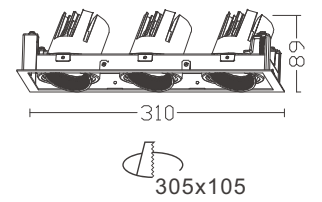

W	K	Lm	CRI	mA	V
U-D269-COB3	WT | BK	10W	3000K	829	80	250	36
U-D269-COB3	WT | BK	10W	4000K	834	80	250	36
U-D269-COB3	WT | BK	10W	5000K	841	80	250	36
U-D269-COB3-2	WT | BK	2x10W	3000K	1658	80	250	36
U-D269-COB3-2	WT | BK	2x10W	4000K	1668	80	250	36
U-D269-COB3-2	WT | BK	2x10W	5000K	1682	80	250	36
U-D269-COB3-3	WT | BK	2x10W	3000K	2487	80	250	36
U-D269-COB3-3	WT | BK	2x10W	4000K	2502	80	250	36
U-D269-COB3-3	WT | BK	2x10W	5000K	2523	80	250	36
U-D269-COB4	WT | BK	20W	3000K	1660	80	500	36
U-D269-COB4	WT | BK	20W	4000K	1671	80	500	36
U-D269-COB4	WT | BK	20W	5000K	1676	80	500	36
U-D269-COB4-2	WT | BK	2x20W	3000K	3320	80	500	36
U-D269-COB4-2	WT | BK	2x20W	4000K	3342	80	500	36
U-D269-COB4-2	WT | BK	2x20W	5000K	3352	80	500	36
U-D269-COB5	WT | BK	30W	3000K	2493	80	700	36
U-D269-COB5	WT | BK	30W	4000K	2502	80	700	36
U-D269-COB5	WT | BK	30W	5000K	2509	80	700	36
U-D269-COB5-2	WT | BK	2x30W	3000K	4986	80	700	36
U-D269-COB5-2	WT | BK	2x30W	4000K	5005	80	700	36
U-D269-COB5-2	WT | BK	2x30W	5000K	5018	80	700	36