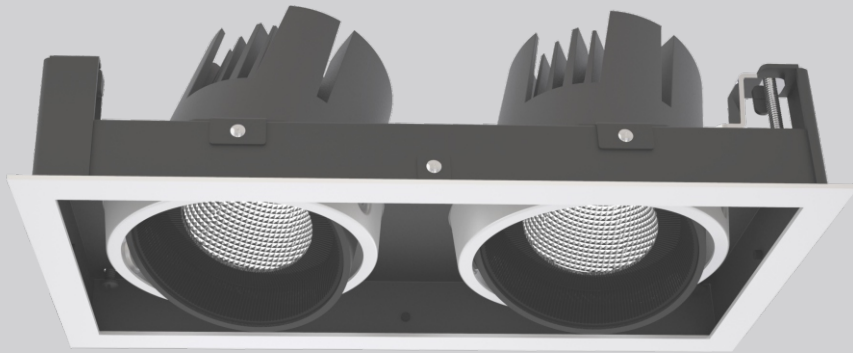

U-D269-COB Grille Light

U-D269-COB3/5

U-D269-COB4

		W	K	Lm	CRI	mA	V
U-D269-COB3	WT | BK	10W	3000K	829	80	250	36
U-D269-COB3	WT | BK	10W	4000K	834	80	250	36
U-D269-COB3	WT | BK	10W	5000K	841	80	250	36
U-D269-COB3-2	WT | BK	2x10W	3000K	1658	80	250	36
U-D269-COB3-2	WT | BK	2x10W	4000K	1668	80	250	36
U-D269-COB3-2	WT | BK	2x10W	5000K	1682	80	250	36
U-D269-COB3-3	WT | BK	2x10W	3000K	2487	80	250	36
U-D269-COB3-3	WT | BK	2x10W	4000K	2502	80	250	36
U-D269-COB3-3	WT | BK	2x10W	5000K	2523	80	250	36
U-D269-COB4	WT | BK	20W	3000K	1660	80	500	36
U-D269-COB4	WT | BK	20W	4000K	1671	80	500	36
U-D269-COB4	WT | BK	20W	5000K	1676	80	500	36
U-D269-COB4-2	WT | BK	2x20W	3000K	3320	80	500	36
U-D269-COB4-2	WT | BK	2x20W	4000K	3342	80	500	36
U-D269-COB4-2	WT | BK	2x20W	5000K	3352	80	500	36
U-D269-COB5	WT | BK	30W	3000K	2493	80	700	36
U-D269-COB5	WT | BK	30W	4000K	2502	80	700	36
U-D269-COB5	WT | BK	30W	5000K	2509	80	700	36
U-D269-COB5-2	WT | BK	2x30W	3000K	4986	80	700	36
U-D269-COB5-2	WT | BK	2x30W	4000K	5005	80	700	36
U-D269-COB5-2	WT | BK	2x30W	5000K	5018	80	700	36