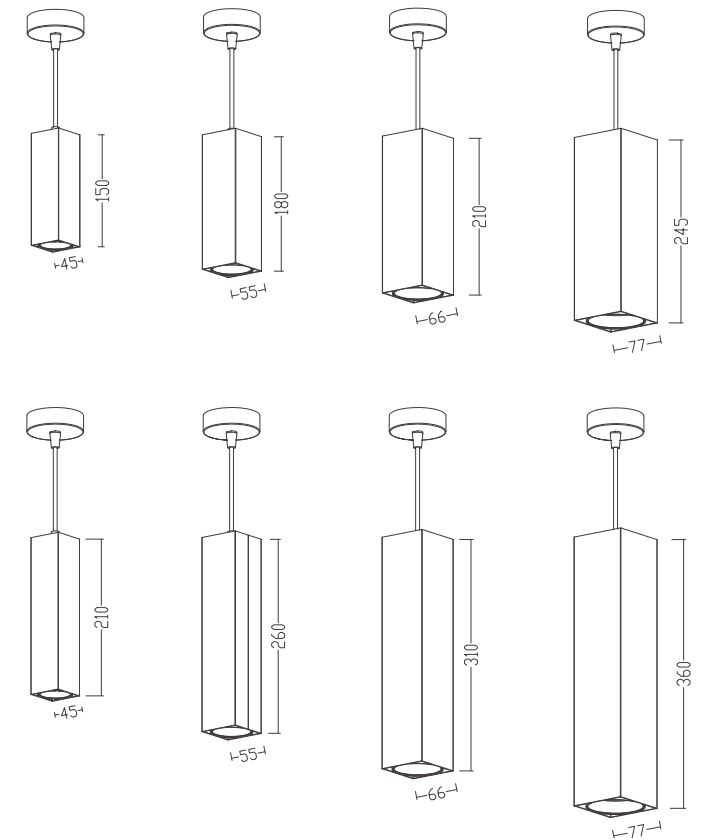

## U-D088-COBS-P/L Surface Mounted

	W	K	Lm	CRI	mA	V
U-D088-COB1S-P/L   WT   BK	7W	3000K	434	80	150	36
U-D088-COB1S-P/L   WT   BK	7W	4000K	438	80	150	36
U-D088-COB1S-P/L   WT   BK	7W	5000K	845	80	150	36
U-D088-COB2S-P/L   WT   BK	12W	3000K	792	80	300	36
U-D088-COB2S-P/L   WT   BK	12W	4000K	799	80	300	36
U-D088-COB2S-P/L   WT   BK	12W	5000K	803	80	300	36
U-D088-COB3S-P/L   WT   BK	20W	3000K	1579	80	500	36
U-D088-COB3S-P/L   WT   BK	20W	4000K	1587	80	500	36
U-D088-COB3S-P/L   WT   BK	20W	5000K	1593	80	500	36
U-D088-COB4S-P/L   WT   BK	30W	3000K	2107	80	700	36
U-D088-COB4S-P/L   WT   BK	30W	4000K	2115	80	700	36
U-D088-COB4S-P/L   WT   BK	30W	5000K	2120	80	700	36