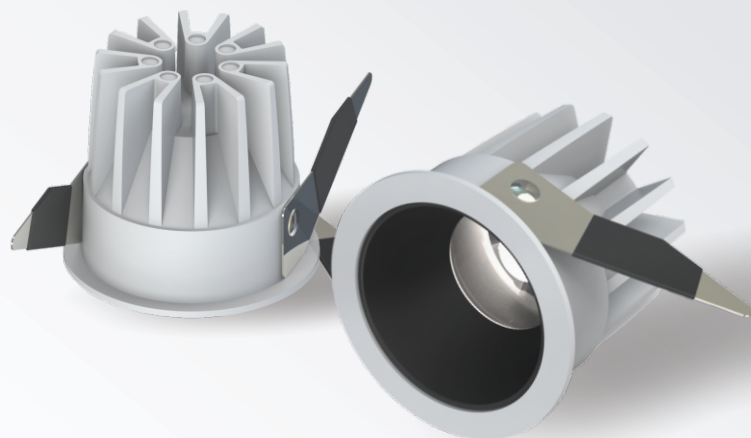

U-D117-COB Ceiling light