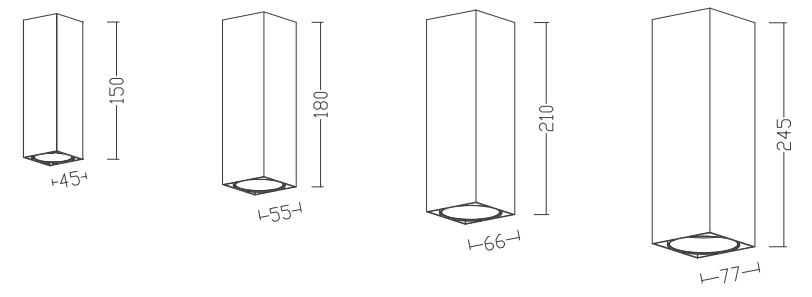

U-D088-COBS-X Surface Mounted

	W	K	Lm	CRI	mA	V
U-D088-COB1S-X | WT | BK |	7W	3000K	434	80	150	36
U-D088-COB1S-X | WT | BK |	7W	4000K	436	80	150	36
U-D088-COB1S-X | WT | BK |	7W	5000K	443	80	150	36
U-D088-COB2S-X | WT | BK |	12W	3000K	781	80	300	36
U-D088-COB2S-X | WT | BK |	12W	4000K	789	80	300	36
U-D088-COB2S-X | WT | BK |	12W	5000K	794	80	300	36
U-D088-COB3S-X | WT | BK |	20W	3000K	1579	80	500	36
U-D088-COB3S-X | WT | BK |	20W	4000K	1587	80	500	36
U-D088-COB3S-X | WT | BK |	20W	5000K	1593	80	500	36
U-D088-COB4S-X | WT | BK |	30W	3000K	2108	80	700	36
U-D088-COB4S-X | WT | BK |	30W	4000K	2114	80	700	36
U-D088-COB4S-X | WT | BK |	30W	5000K	2120	80	700	36