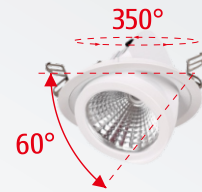

W	K	Lm	CRI	mA	V
U-D001-COB4	| WT | BK |		25W	3000K	1862	80	600	36
U-D001-COB4	| WT | BK |		25W	4000K	1895	80	600	36
U-D001-COB4	| WT | BK |		25W	5000K	1902	80	600	36
U-D001-COB6	| WT | BK |		40W	3000K	2932	80	1000	36
U-D001-COB6	| WT | BK |		40W	4000K	2950	80	1000	36
U-D001-COB6	| WT | BK |		40W	5000K	2975	80	1000	36