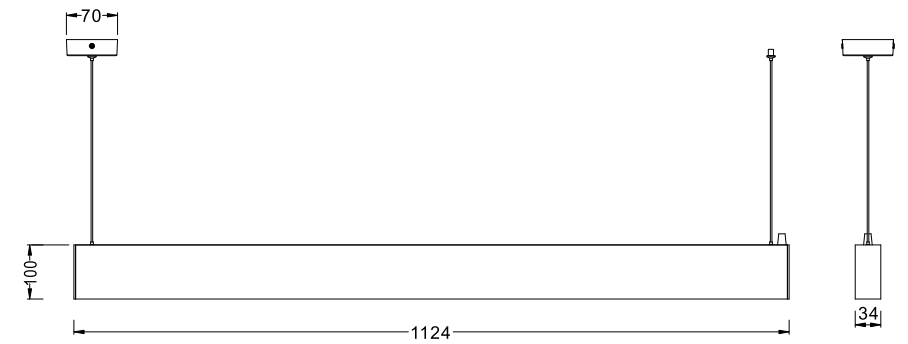

## U-D107-24PM Linear Light

				W	K	Lm	CRI	mA	V
U-D107-24PM	WT   BK	UP	10W	3000K	971	80	700	27-54	
		DOWN	20W	3000K	1950	80	700	27-54	
U-D107-24PM	WT   BK	UP	10W	4000K	978	80	700	27-54	
		DOWN	20W	4000K	1966	80	700	27-54	
U-D107-24PM	WT   BK	UP	10W	6000K	985	80	700	27-54	
		DOWN	20W	6000K	1979	80	700	27-54	
U-D107-24PM-X	WT   BK	DOWN	20W	3000K	1950	80	500	30-50	
U-D107-24PM-X	WT   BK	DOWN	20W	4000K	1966	80	500	30-50	
U-D106-24PM-X	WT   BK	DOWN	20W	6000K	1979	80	500	30-50	