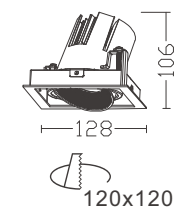

W	K	Lm	CRI	mA	V
U-D269-COB3	WT | BK	10W	3000K	829	80	250	36
U-D269-COB3	WT | BK	10W	4000K	834	80	250	36
U-D269-COB3	WT | BK	10W	5000K	841	80	250	36
U-D269-COB3-2	WT | BK	2x10W	3000K	1658	80	250	36
U-D269-COB3-2	WT | BK	2x10W	4000K	1668	80	250	36
U-D269-COB3-2	WT | BK	2x10W	5000K	1682	80	250	36
U-D269-COB3-3	WT | BK	2x10W	3000K	2487	80	250	36
U-D269-COB3-3	WT | BK	2x10W	4000K	2502	80	250	36
U-D269-COB3-3	WT | BK	2x10W	5000K	2523	80	250	36
U-D269-COB4	WT | BK	20W	3000K	1660	80	500	36
U-D269-COB4	WT | BK	20W	4000K	1671	80	500	36
U-D269-COB4	WT | BK	20W	5000K	1676	80	500	36
U-D269-COB4-2	WT | BK	2x20W	3000K	3320	80	500	36
U-D269-COB4-2	WT | BK	2x20W	4000K	3342	80	500	36
U-D269-COB4-2	WT | BK	2x20W	5000K	3352	80	500	36
U-D269-COB5	WT | BK	30W	3000K	2493	80	700	36
U-D269-COB5	WT | BK	30W	4000K	2502	80	700	36
U-D269-COB5	WT | BK	30W	5000K	2509	80	700	36
U-D269-COB5-2	WT | BK	2x30W	3000K	4986	80	700	36
U-D269-COB5-2	WT | BK	2x30W	4000K	5005	80	700	36
U-D269-COB5-2	WT | BK	2x30W	5000K	5018	80	700	36