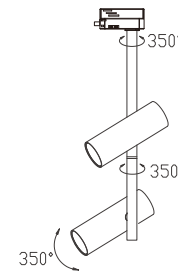

U-T222-COB-2 Track Light

220V/240V | 50/60 Hz | 355lm | High efficiency | IP20 | CE | UGR <16 | U-T222-COB1-2 | 15° | 24° | 38°

U-T222-COB2-2/3-2/4-2 | 15° | 23° | 38° | 45° | 60°