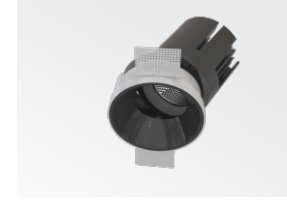

U-D274-COB Wall Washer

			W	K	Lm	CRI	mA	V
U-D274-COB3	| WT | BK |		10W	3000K	828	80	250	36
U-D274-COB3	| WT | BK |		10W	4000K	834	80	250	36
U-D274-COB3	| WT | BK |		10W	5000K	840	80	250	36
U-D274-COB4	| WT | BK |		20W	3000K	1830	80	500	36
U-D274-COB4	| WT | BK |		20W	4000K	1837	80	500	36
U-D274-COB4	| WT | BK |		20W	5000K	1841	80	500	36
U-D274-COB5	| WT | BK |		30W	3000K	2546	80	700	36
U-D274-COB5	| WT | BK |		30W	4000K	2552	80	700	36
U-D274-COB5	| WT | BK |		30W	5000K	2560	80	700	36