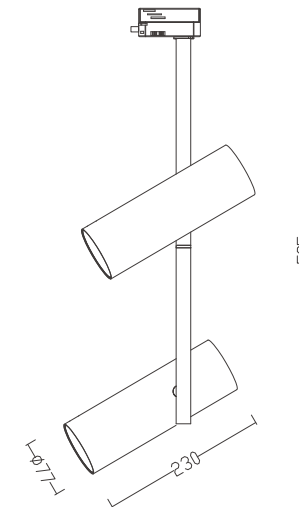

W	K	Lm	CRI	mA	V
U-T222-COB1-2 | WT | BK |	2-7W	3000K	953	80	150	36
U-T222-COB1-2 | WT | BK |	2-7W	4000K	964	80	150	36
U-T222-COB1-2 | WT | BK |	2-7W	5000K	958	80	150	36
U-T222-COB2-2 | WT | BK |	2-12W	3000K	1599	80	300	36
U-T222-COB2-2 | WT | BK |	2-12W	4000K	1605	80	300	36
U-T222-COB2-2 | WT | BK |	2-12W	5000K	1612	80	300	36
U-T222-COB3-2 | WT | BK |	2-20W	3000K	3172	80	500	36
U-T222-COB3-2 | WT | BK |	2-20W	4000K	3177	80	500	36
U-T222-COB3-2 | WT | BK |	2-20W	5000K	3184	80	500	36
U-T222-COB4-2 | WT | BK |	2-30W	3000K	4620	80	700	36
U-T222-COB4-2 | WT | BK |	2-30W	4000K	4628	80	700	36
U-T222-COB4-2 | WT | BK |	2-30W	5000K	4635	80	700	36