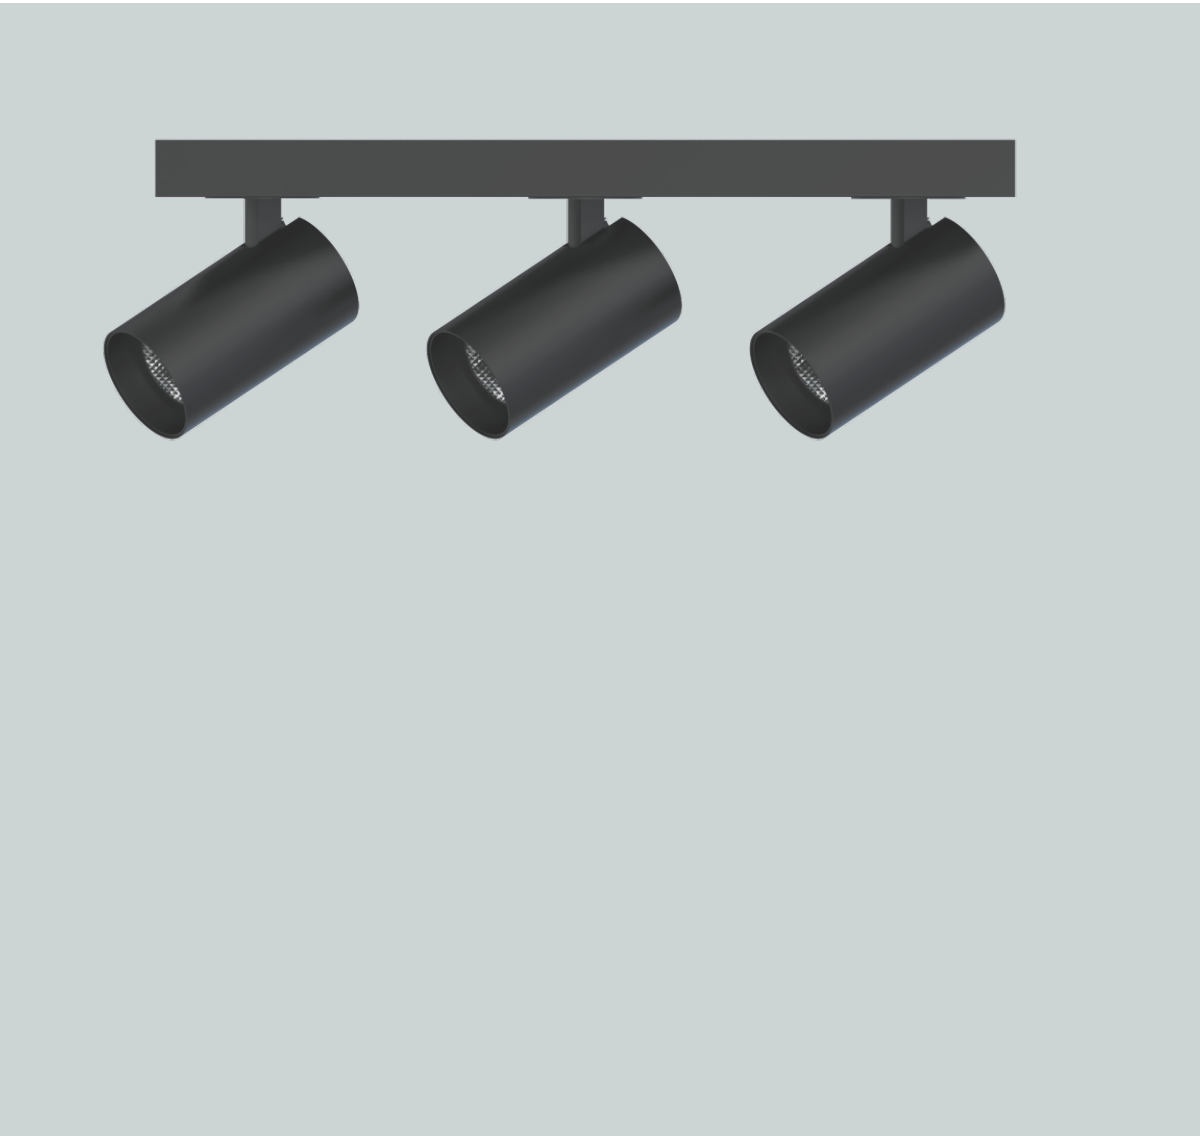

## U-D107-24PM Linear Light

				W	K	Lm	CRI	mA	V
U-D107-24PM	WT   BK	UP	10W	3000K	971	80	700	27-54	
		DOWN	20W	3000K	1950	80	700	27-54	
U-D107-24PM	WT   BK	UP	10W	4000K	978	80	700	27-54	
		DOWN	20W	4000K	1966	80	700	27-54	
U-D107-24PM	WT   BK	UP	10W	6000K	985	80	700	27-54	
		DOWN	20W	6000K	1979	80	700	27-54	
U-D107-24PM-X	WT   BK	DOWN	20W	3000K	1950	80	500	30-50	
U-D107-24PM-X	WT   BK	DOWN	20W	4000K	1966	80	500	30-50	
U-D106-24PM-X	WT   BK	DOWN	20W	6000K	1979	80	500	30-50	