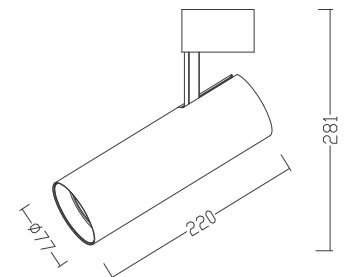

U-D088-COB Surface Mounted

			W	K	Lm	CRI	mA	V
U-D088-COB1	| WT | BK |		7W	3000K	439	80	150	36
U-D088-COB1	| WT | BK |		7W	4000K	442	80	150	36
U-D088-COB1	| WT | BK |		7W	5000K	446	80	150	36
U-D088-COB2	| WT | BK |		12W	3000K	791	80	300	36
U-D088-COB2	| WT | BK |		12W	4000K	797	80	300	36
U-D088-COB2	| WT | BK |		12W	5000K	805	80	300	36
U-D088-COB3	| WT | BK |		20W	3000K	1579	80	500	36
U-D088-COB3	| WT | BK |		20W	4000K	1586	80	500	36
U-D088-COB3	| WT | BK |		20W	5000K	1595	80	500	36
U-D088-COB4	| WT | BK |		30W	3000K	2310	80	700	36
U-D088-COB4	| WT | BK |		30W	4000K	2315	80	700	36
U-D088-COB4	| WT | BK |		30W	5000K	2320	80	700	36