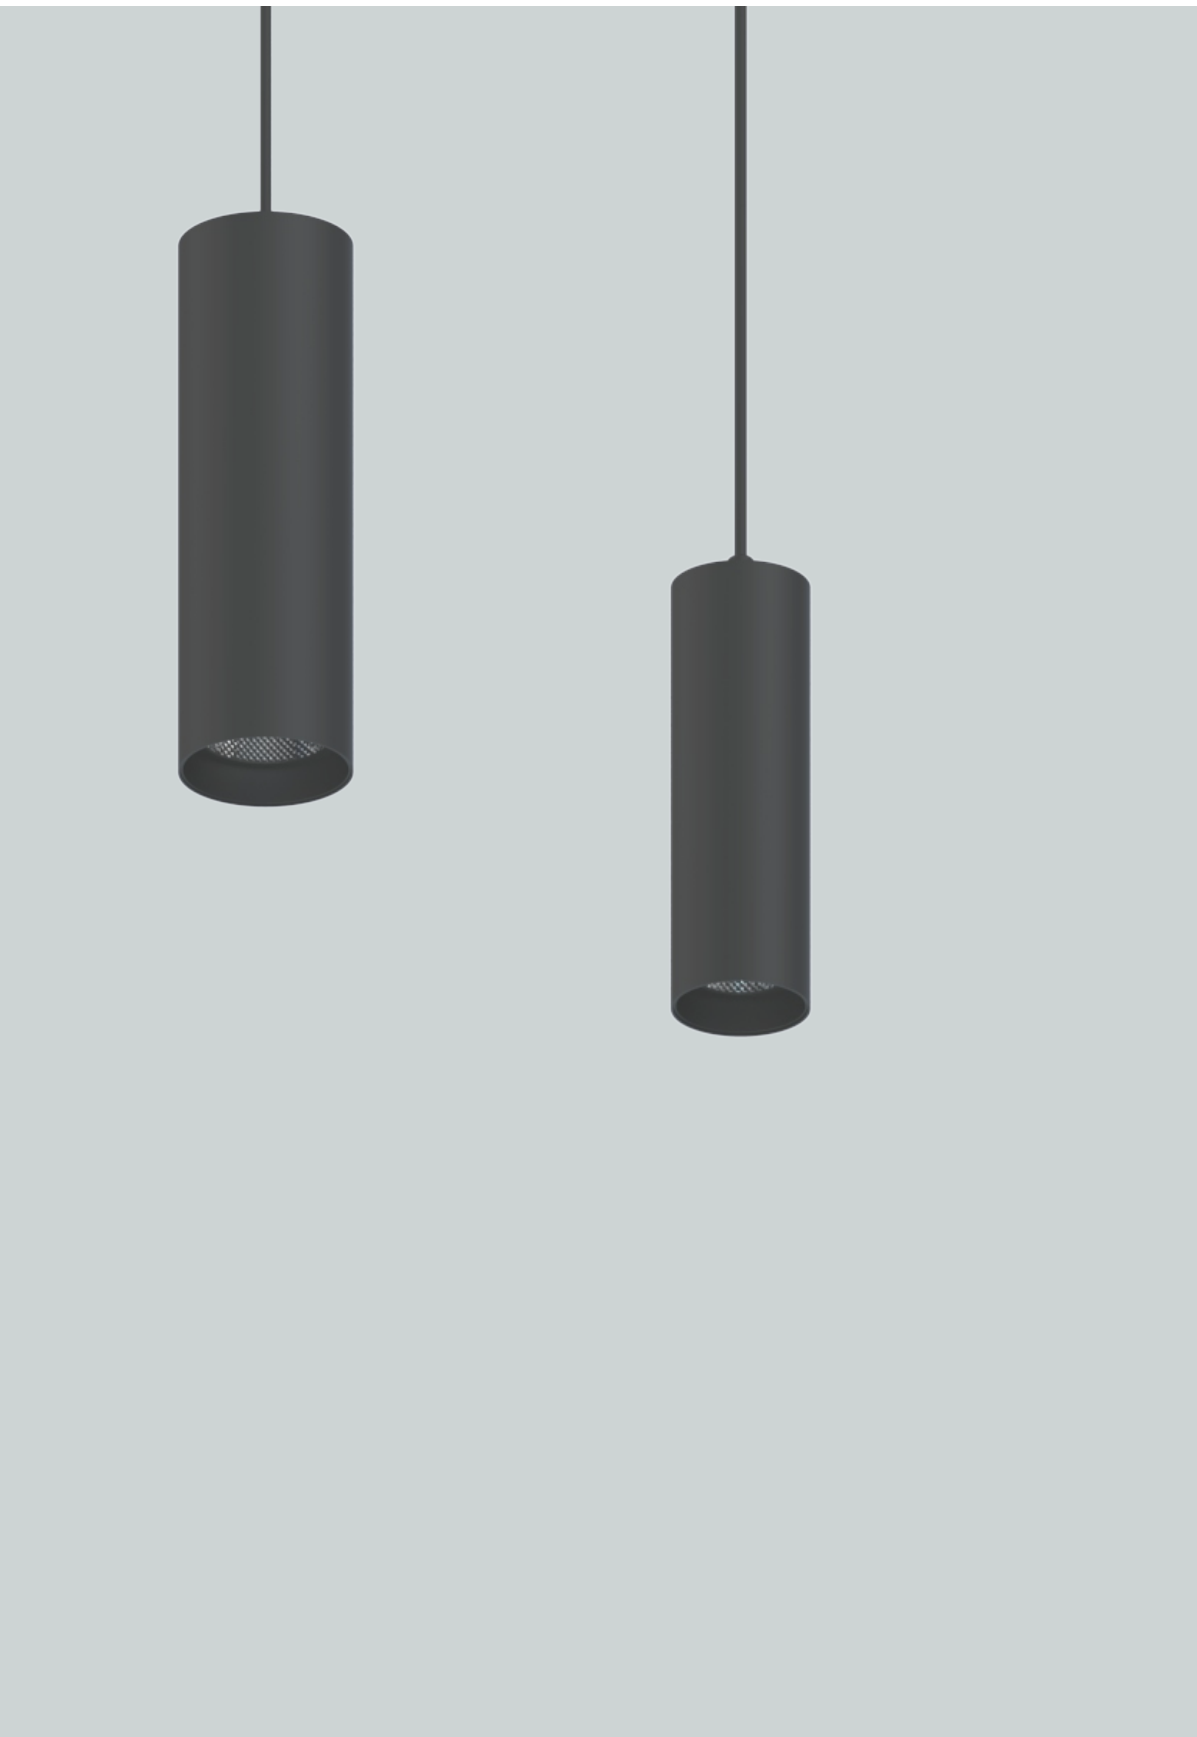

## U-D088-COB-P/L Surface Mounted

	W	K	Lm	CRI	mA	V
U-D088-COB1-P/L   WT   BK	7W	3000K	435	80	150	36
U-D088-COB1-P/L   WT   BK	7W	4000K	438	80	150	36
U-D088-COB1-P/L   WT   BK	7W	5000K	542	80	150	36
U-D088-COB2-P/L   WT   BK	12W	3000K	791	80	300	36
U-D088-COB2-P/L   WT   BK	12W	4000K	795	80	300	36
U-D088-COB2-P/L   WT   BK	12W	5000K	802	80	300	36
U-D088-COB3-P/L   WT   BK	20W	3000K	1579	80	500	36
U-D088-COB3-P/L   WT   BK	20W	4000K	1586	80	500	36
U-D088-COB3-P/L   WT   BK	20W	5000K	1593	80	500	36
U-D088-COB4-P/L   WT   BK	30W	3000K	2310	80	700	36
U-D088-COB4-P/L   WT   BK	30W	4000K	2314	80	700	36
U-D088-COB4-P/L   WT   BK	30W	5000K	2320	80	700	36