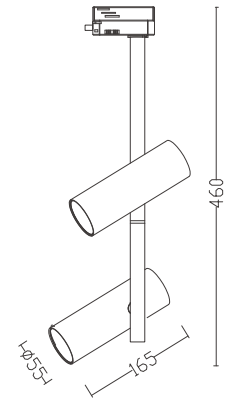

W	K	Lm	CRI	mA	V
U-T222-COB1-2 | WT | BK |	2-7W	3000K	953	80	150	36
U-T222-COB1-2 | WT | BK |	2-7W	4000K	964	80	150	36
U-T222-COB1-2 | WT | BK |	2-7W	5000K	958	80	150	36
U-T222-COB2-2 | WT | BK |	2-12W	3000K	1599	80	300	36
U-T222-COB2-2 | WT | BK |	2-12W	4000K	1605	80	300	36
U-T222-COB2-2 | WT | BK |	2-12W	5000K	1612	80	300	36
U-T222-COB3-2 | WT | BK |	2-20W	3000K	3172	80	500	36
U-T222-COB3-2 | WT | BK |	2-20W	4000K	3177	80	500	36
U-T222-COB3-2 | WT | BK |	2-20W	5000K	3184	80	500	36
U-T222-COB4-2 | WT | BK |	2-30W	3000K	4620	80	700	36
U-T222-COB4-2 | WT | BK |	2-30W	4000K	4628	80	700	36
U-T222-COB4-2 | WT | BK |	2-30W	5000K	4635	80	700	36