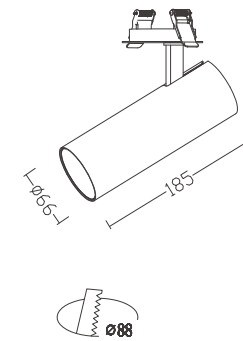

U-D089-COB Surface Mounted

			W	K	Lm	CRI	mA	V
U-D089-COB1	| WT | BK |		7W	3000K	436	80	150	36
U-D089-COB1	| WT | BK |		7W	4000K	443	80	150	36
U-D089-COB1	| WT | BK |		7W	5000K	450	80	150	36
U-D089-COB2	| WT | BK |		12W	3000K	788	80	300	36
U-D089-COB2	| WT | BK |		12W	4000K	796	80	300	36
U-D089-COB2	| WT | BK |		12W	5000K	801	80	300	36
U-D089-COB3	| WT | BK |		20W	3000K	1581	80	500	36
U-D089-COB3	| WT | BK |		20W	4000K	1588	80	500	36
U-D089-COB3	| WT | BK |		20W	5000K	1597	80	500	36
U-D089-COB4	| WT | BK |		30W	3000K	2315	80	700	36
U-D089-COB4	| WT | BK |		30W	4000K	2321	80	700	36
U-D089-COB4	| WT | BK |		30W	5000K	2328	80	700	36