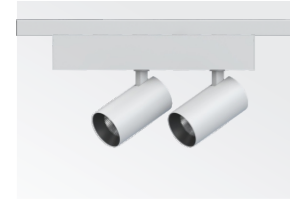

U-T213-COB-2 Track Light

			W	K	Lm	CRI	mA	V
U-T213-COB2-2	| WT | BK |		2-7W	3000K	951	80	350	36
U-T213-COB2-2	| WT | BK |		2-7W	4000K	956	80	350	36
U-T213-COB2-2	| WT | BK |		2-7W	5000K	963	80	350	36
U-T213-COB3-2	| WT | BK |		2-12W	3000K	1579	80	600	36
U-T213-COB3-2	| WT | BK |		2-12W	4000K	1596	80	600	36
U-T213-COB3-2	| WT | BK |		2-12W	5000K	1611	80	600	36