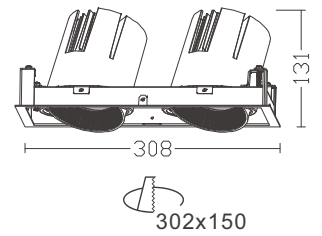

W	K	Lm	CRI	mA	V
U-D269-COB3	WT | BK	10W	3000K	829	80	250	36
U-D269-COB3	WT | BK	10W	4000K	834	80	250	36
U-D269-COB3	WT | BK	10W	5000K	841	80	250	36
U-D269-COB3-2	WT | BK	2x10W	3000K	1658	80	250	36
U-D269-COB3-2	WT | BK	2x10W	4000K	1668	80	250	36
U-D269-COB3-2	WT | BK	2x10W	5000K	1682	80	250	36
U-D269-COB3-3	WT | BK	2x10W	3000K	2487	80	250	36
U-D269-COB3-3	WT | BK	2x10W	4000K	2502	80	250	36
U-D269-COB3-3	WT | BK	2x10W	5000K	2523	80	250	36
U-D269-COB4	WT | BK	20W	3000K	1660	80	500	36
U-D269-COB4	WT | BK	20W	4000K	1671	80	500	36
U-D269-COB4	WT | BK	20W	5000K	1676	80	500	36
U-D269-COB4-2	WT | BK	2x20W	3000K	3320	80	500	36
U-D269-COB4-2	WT | BK	2x20W	4000K	3342	80	500	36
U-D269-COB4-2	WT | BK	2x20W	5000K	3352	80	500	36
U-D269-COB5	WT | BK	30W	3000K	2493	80	700	36
U-D269-COB5	WT | BK	30W	4000K	2502	80	700	36
U-D269-COB5	WT | BK	30W	5000K	2509	80	700	36
U-D269-COB5-2	WT | BK	2x30W	3000K	4986	80	700	36
U-D269-COB5-2	WT | BK	2x30W	4000K	5005	80	700	36
U-D269-COB5-2	WT | BK	2x30W	5000K	5018	80	700	36