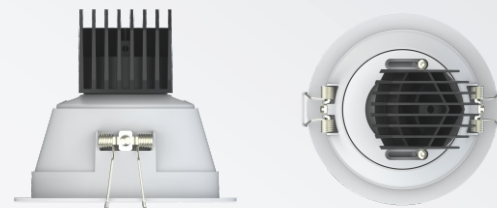

U-D262-COB Wall Washer

25°

220V/240V | 50/60 Hz | 15° | 23° | 38° | 45° | 60° | 25° | 355° | High efficiency Alum-Mirror | IP20 | UGR <19

			W	K	Lm	CRI	mA	V
U-D262-COB4	WT	BK	10W	3000K	756	80	250	36
U-D262-COB4	WT	BK	10W	4000K	762	80	250	36
U-D262-COB4	WT	BK	10W	5000K	770	80	250	36

U-D263-COB Wall Washer

25°
355°

220V/240V | 50/60 Hz | 15° | 23° | 38° | 45° | 60° | 25° | 355° | High efficiency Alum-Mirror | IP20 | UGR <15

			W	K	Lm	CRI	mA	V
U-D263-COB4	WT	BK	10W	3000K	755	80	250	36
U-D263-COB4	WT	BK	10W	4000K	761	80	250	36
U-D263-COB4	WT	BK	10W	5000K	769	80	250	36