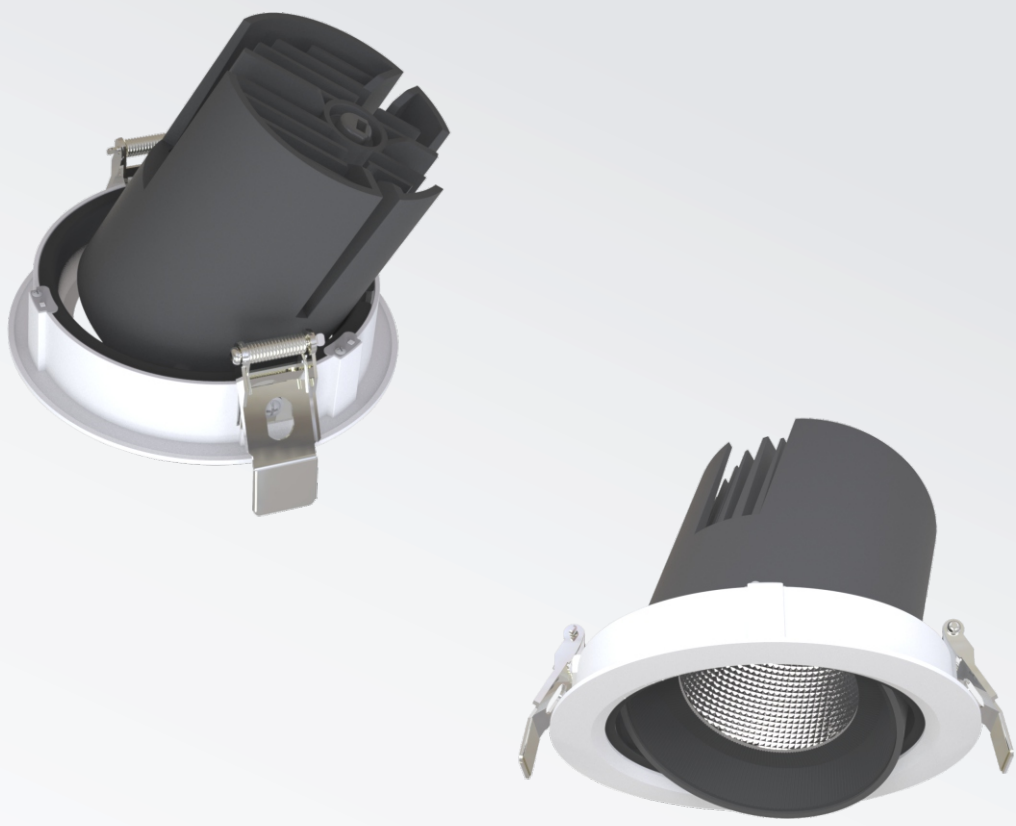

U-D271-COB COB Down Light

U-D271-COB3/5

U-D271-COB4

		W	K	Lm	CRI	mA	V
U-D271-COB3	| WT | BK |	10W	3000K	860	80	250	36
U-D271-COB3	| WT | BK |	10W	4000K	865	80	250	36
U-D271-COB3	| WT | BK |	10W	5000K	872	80	250	36
U-D271-COB4	| WT | BK |	20W	3000K	1835	80	500	36
U-D271-COB4	| WT | BK |	20W	4000K	1844	80	500	36
U-D271-COB4	| WT | BK |	20W	5000K	1848	80	500	36
U-D271-COB5	| WT | BK |	30W	3000K	2501	80	700	36
U-D271-COB5	| WT | BK |	30W	4000K	2511	80	700	36
U-D271-COB5	| WT | BK |	30W	5000K	2520	80	700	36