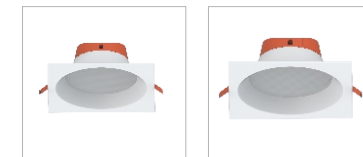

## 03 SMD Downlight

P35

U-D126-SMD4 U-D126-SMD6 U-D126-SMD8

U-D151-SMD2.5 U-D151-SMD4 U-D151-SMD6 U-D151-SMD8

U-D026-SMD2.5 U-D026-SMD3 U-D026-SMD4 U-D026-SMD5

U-D026-SMD6 U-D026-SMD8

U-D026-SMD2.5S U-D026-SMD3S U-D026-SMD4S U-D026-SMD5S