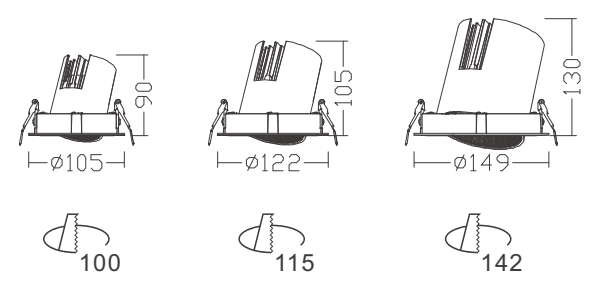

U-D271-COB COB Down Light

U-D271-COB3/5

U-D271-COB4

		W	K	Lm	CRI	mA	V
U-D271-COB3	| WT | BK |	10W	3000K	860	80	250	36
U-D271-COB3	| WT | BK |	10W	4000K	865	80	250	36
U-D271-COB3	| WT | BK |	10W	5000K	872	80	250	36
U-D271-COB4	| WT | BK |	20W	3000K	1835	80	500	36
U-D271-COB4	| WT | BK |	20W	4000K	1844	80	500	36
U-D271-COB4	| WT | BK |	20W	5000K	1848	80	500	36
U-D271-COB5	| WT | BK |	30W	3000K	2501	80	700	36
U-D271-COB5	| WT | BK |	30W	4000K	2511	80	700	36
U-D271-COB5	| WT | BK |	30W	5000K	2520	80	700	36