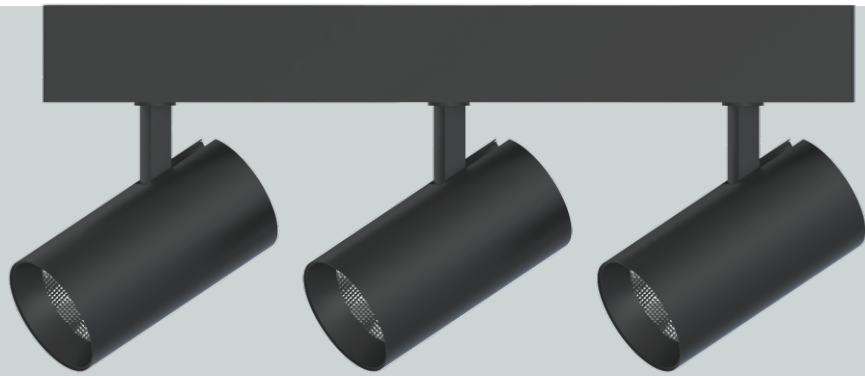

U-T213-COB-3 Track Light

			W	K	Lm	CRI	mA	V
U-T213-COB2-3	WT | BK		3-7W	3000K	1440	80	500	36
U-T213-COB2-3	WT | BK		3-7W	4000K	1447	80	500	36
U-T213-COB2-3	WT | BK		3-7W	5000K	1455	80	500	36
U-T213-COB3-3	WT | BK		3-12W	3000K	2365	80	800	36
U-T213-COB3-3	WT | BK		3-12W	4000K	2392	80	800	36
U-T213-COB3-3	WT | BK		3-12W	5000K	2418	80	800	36