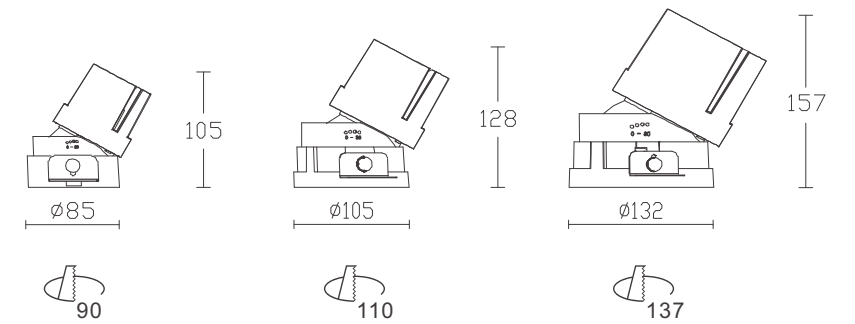

U-D268-COB Wall Washer

			W	K	Lm	CRI	mA	V
U-D268-COB3	| WT | BK |		10W	3000K	828	80	250	36
U-D268-COB3	| WT | BK |		10W	4000K	834	80	250	36
U-D268-COB3	| WT | BK |		10W	5000K	840	80	250	36
U-D268-COB4	| WT | BK |		20W	3000K	1830	80	500	36
U-D268-COB4	| WT | BK |		20W	4000K	1837	80	500	36
U-D268-COB4	| WT | BK |		20W	5000K	1841	80	500	36
U-D268-COB5	| WT | BK |		30W	3000K	2546	80	700	36
U-D268-COB5	| WT | BK |		30W	4000K	2552	80	700	36
U-D268-COB5	| WT | BK |		30W	5000K	2560	80	700	36

U-D274-COB Wall Washer

			W	K	Lm	CRI	mA	V
U-D274-COB3	| WT | BK |		10W	3000K	828	80	250	36
U-D274-COB3	| WT | BK |		10W	4000K	834	80	250	36
U-D274-COB3	| WT | BK |		10W	5000K	840	80	250	36
U-D274-COB4	| WT | BK |		20W	3000K	1830	80	500	36
U-D274-COB4	| WT | BK |		20W	4000K	1837	80	500	36
U-D274-COB4	| WT | BK |		20W	5000K	1841	80	500	36
U-D274-COB5	| WT | BK |		30W	3000K	2546	80	700	36
U-D274-COB5	| WT | BK |		30W	4000K	2552	80	700	36
U-D274-COB5	| WT | BK |		30W	5000K	2560	80	700	36