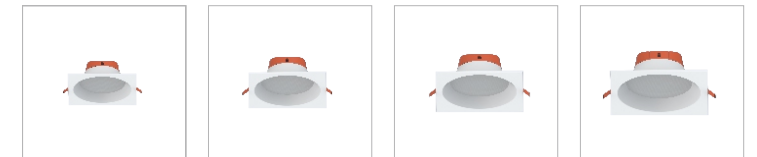

## 03 SMD Downlight

P35

U-D126-SMD4 U-D126-SMD6 U-D126-SMD8

U-D151-SMD2.5 U-D151-SMD4 U-D151-SMD6 U-D151-SMD8

U-D026-SMD2.5 U-D026-SMD3 U-D026-SMD4 U-D026-SMD5

U-D026-SMD6 U-D026-SMD8

U-D026-SMD2.5S U-D026-SMD3S U-D026-SMD4S U-D026-SMD5S