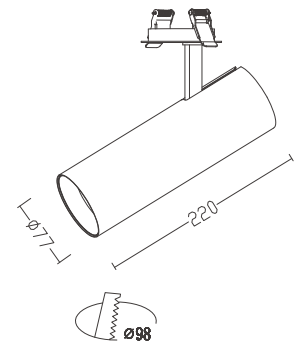

U-D089-COB Surface Mounted

			W	K	Lm	CRI	mA	V
U-D089-COB1	| WT | BK |		7W	3000K	436	80	150	36
U-D089-COB1	| WT | BK |		7W	4000K	443	80	150	36
U-D089-COB1	| WT | BK |		7W	5000K	450	80	150	36
U-D089-COB2	| WT | BK |		12W	3000K	788	80	300	36
U-D089-COB2	| WT | BK |		12W	4000K	796	80	300	36
U-D089-COB2	| WT | BK |		12W	5000K	801	80	300	36
U-D089-COB3	| WT | BK |		20W	3000K	1581	80	500	36
U-D089-COB3	| WT | BK |		20W	4000K	1588	80	500	36
U-D089-COB3	| WT | BK |		20W	5000K	1597	80	500	36
U-D089-COB4	| WT | BK |		30W	3000K	2315	80	700	36
U-D089-COB4	| WT | BK |		30W	4000K	2321	80	700	36
U-D089-COB4	| WT | BK |		30W	5000K	2328	80	700	36