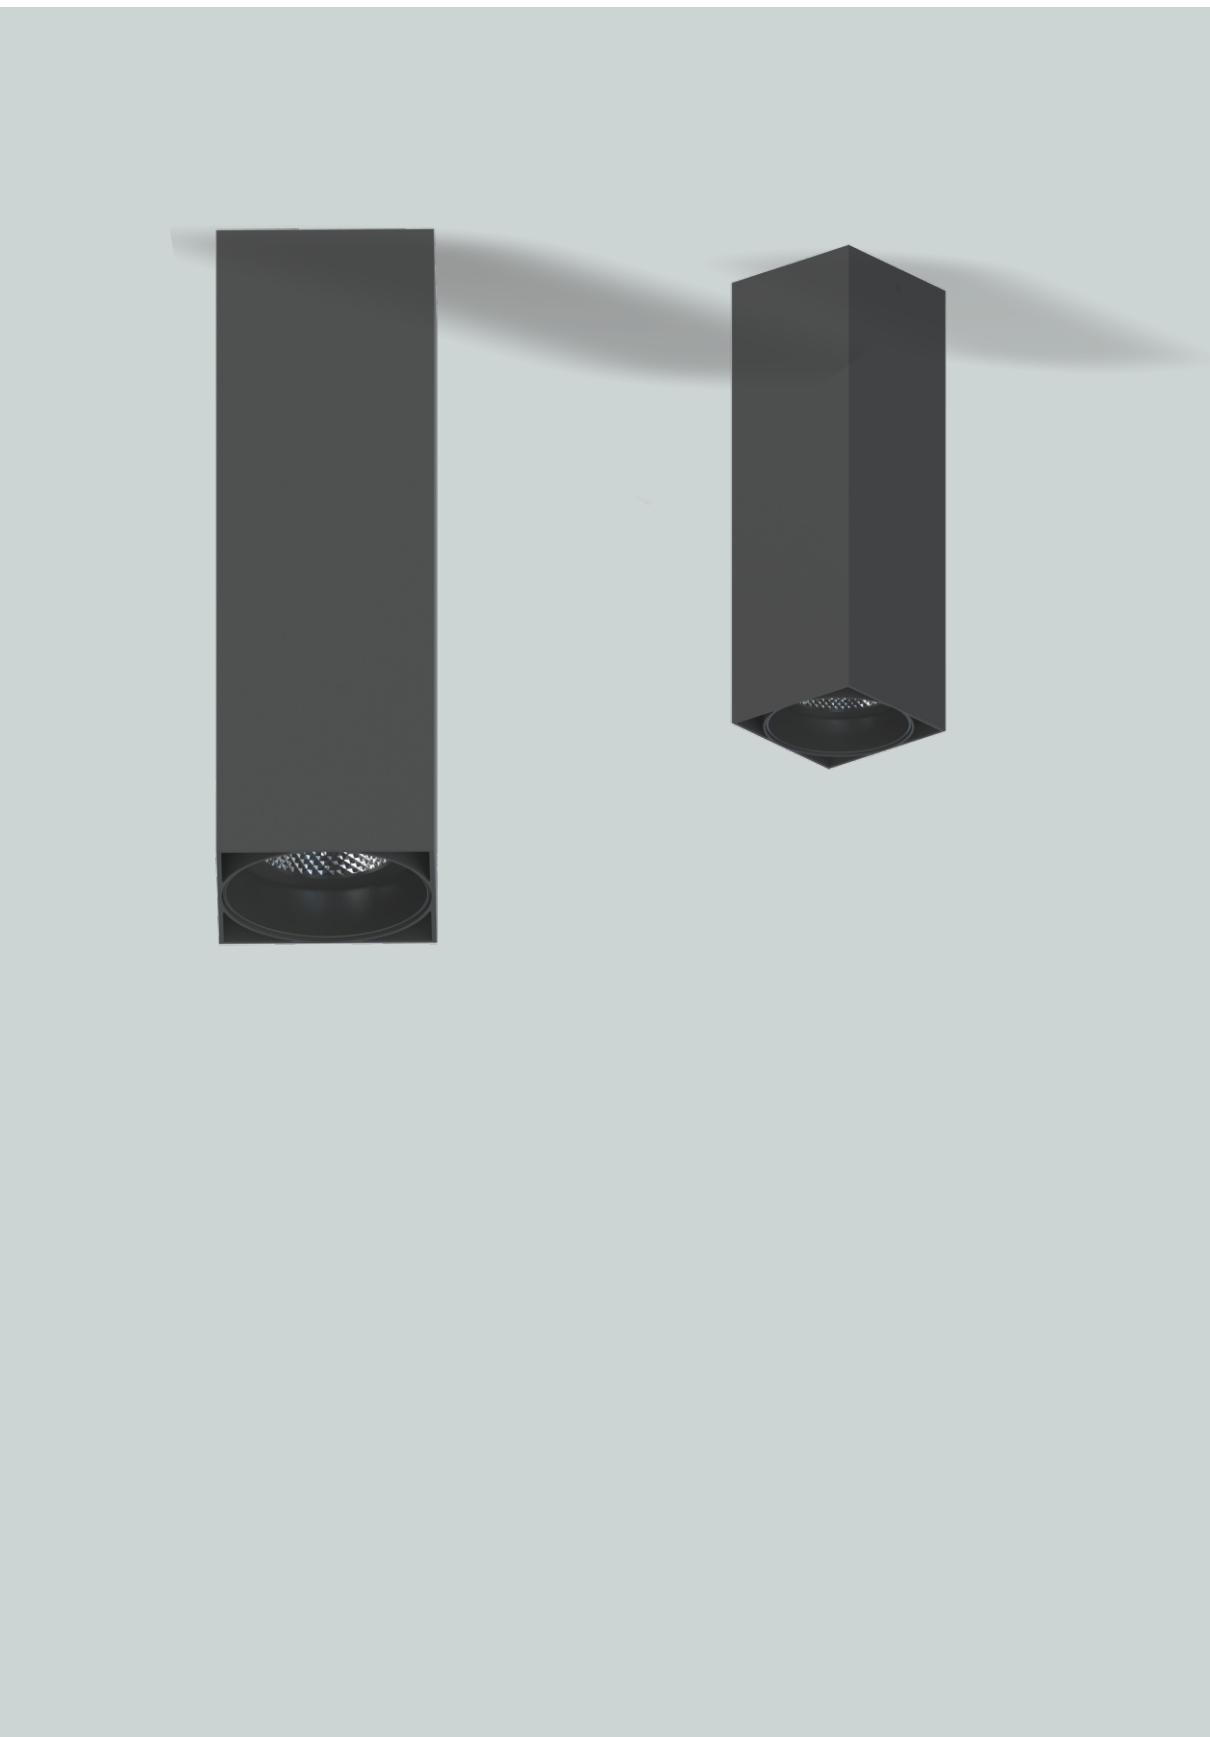

U-D088-COBS-X Surface Mounted

	W	K	Lm	CRI	mA	V
U-D088-COB1S-X | WT | BK |	7W	3000K	434	80	150	36
U-D088-COB1S-X | WT | BK |	7W	4000K	436	80	150	36
U-D088-COB1S-X | WT | BK |	7W	5000K	443	80	150	36
U-D088-COB2S-X | WT | BK |	12W	3000K	781	80	300	36
U-D088-COB2S-X | WT | BK |	12W	4000K	789	80	300	36
U-D088-COB2S-X | WT | BK |	12W	5000K	794	80	300	36
U-D088-COB3S-X | WT | BK |	20W	3000K	1579	80	500	36
U-D088-COB3S-X | WT | BK |	20W	4000K	1587	80	500	36
U-D088-COB3S-X | WT | BK |	20W	5000K	1593	80	500	36
U-D088-COB4S-X | WT | BK |	30W	3000K	2108	80	700	36
U-D088-COB4S-X | WT | BK |	30W	4000K	2114	80	700	36
U-D088-COB4S-X | WT | BK |	30W	5000K	2120	80	700	36