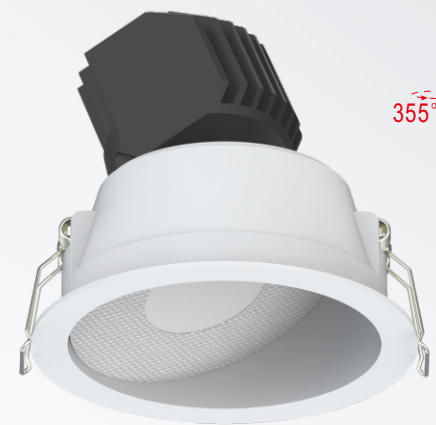

U-D262-COB Wall Washer

25°

220V/240V | 50/60 Hz | 15° | 23° | 38° | 45° | 60° | 25° | 355° | High efficiency Alum-Mirror | IP20 | UGR <19

			W	K	Lm	CRI	mA	V
U-D262-COB4	WT	BK	10W	3000K	756	80	250	36
U-D262-COB4	WT	BK	10W	4000K	762	80	250	36
U-D262-COB4	WT	BK	10W	5000K	770	80	250	36

U-D263-COB Wall Washer

25°
355°

220V/240V | 50/60 Hz | 15° | 23° | 38° | 45° | 60° | 25° | 355° | High efficiency Alum-Mirror | IP20 | UGR <15

			W	K	Lm	CRI	mA	V
U-D263-COB4	WT	BK	10W	3000K	755	80	250	36
U-D263-COB4	WT	BK	10W	4000K	761	80	250	36
U-D263-COB4	WT	BK	10W	5000K	769	80	250	36