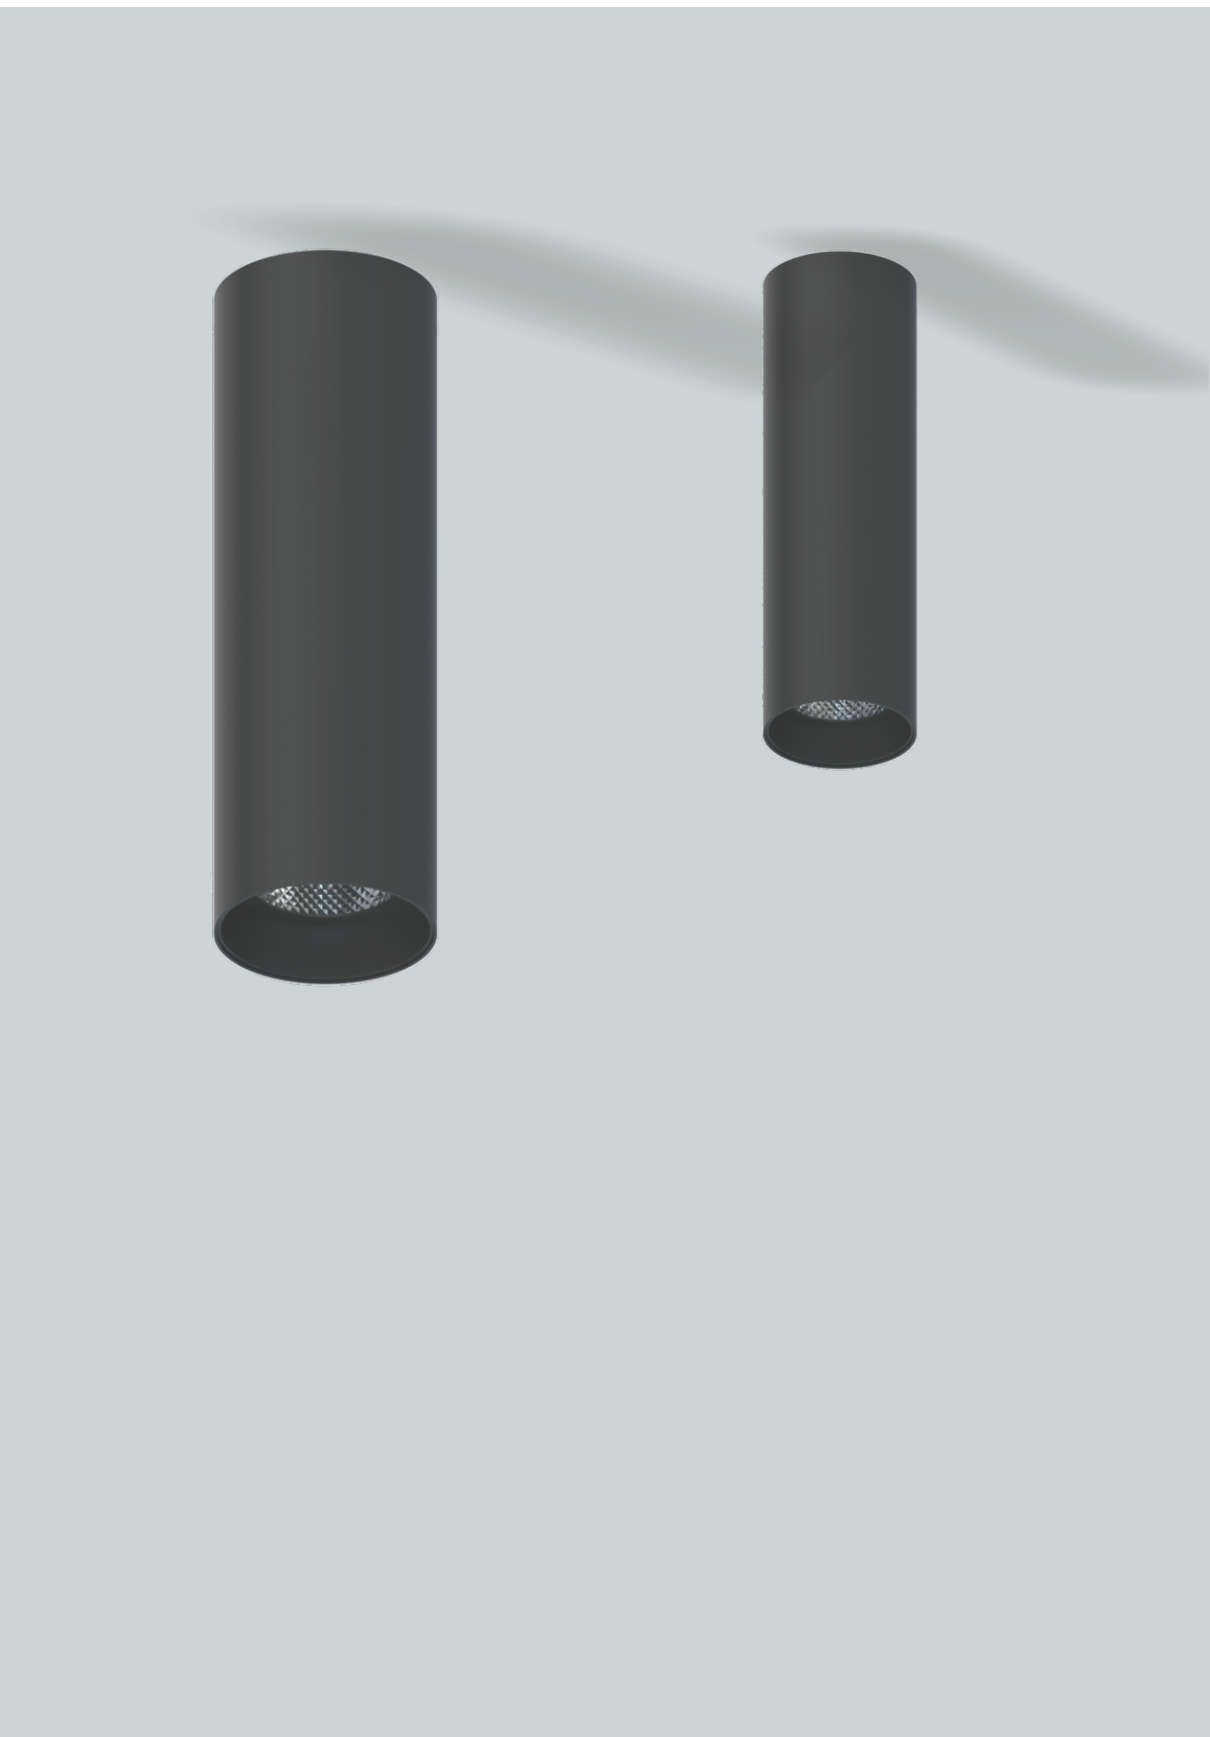

## U-D088-COB-X Surface Mounted

		W	K	Lm	CRI	mA	V
U-D088-COB1-X	WT   BK	7W	3000K	439	80	150	36
U-D088-COB1-X	WT   BK	7W	4000K	446	80	150	36
U-D088-COB1-X	WT   BK	7W	5000K	449	80	150	36
U-D088-COB2-X	WT   BK	12W	3000K	791	80	300	36
U-D088-COB2-X	WT   BK	12W	4000K	795	80	300	36
U-D088-COB2-X	WT   BK	12W	5000K	802	80	300	36
U-D088-COB3-X	WT   BK	20W	3000K	1579	80	500	36
U-D088-COB3-X	WT   BK	20W	4000K	1586	80	500	36
U-D088-COB3-X	WT   BK	20W	5000K	1593	80	500	36
U-D088-COB4-X	WT   BK	30W	3000K	2310	80	700	36
U-D088-COB4-X	WT   BK	30W	4000K	2314	80	700	36
U-D088-COB4-X	WT   BK	30W	5000K	2320	80	700	36