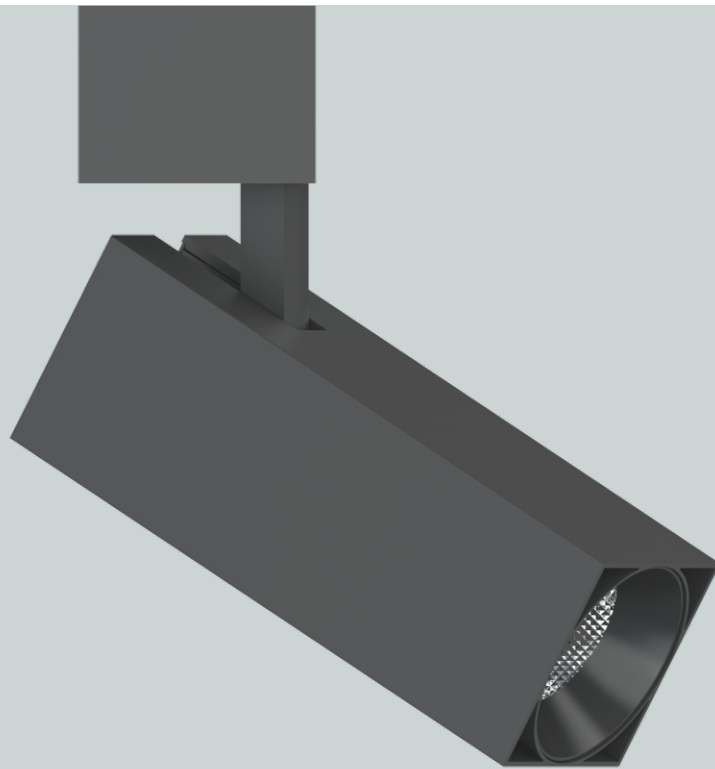

## U-D088-COBS Surface Mounted

	W	K	Lm	CRI	mA	V
U-D088-COB1-S   WT   BK	7W	3000K	439	80	150	36
U-D088-COB1-S   WT   BK	7W	4000K	445	80	150	36
U-D088-COB1-S   WT   BK	7W	5000K	448	80	150	36
U-D088-COB2-S   WT   BK	12W	3000K	792	80	300	36
U-D088-COB2-S   WT   BK	12W	4000K	798	80	300	36
U-D088-COB2-S   WT   BK	12W	5000K	805	80	300	36
U-D088-COB3-S   WT   BK	20W	3000K	1579	80	500	36
U-D088-COB3-S   WT   BK	20W	4000K	1587	80	500	36
U-D088-COB3-S   WT   BK	20W	5000K	1593	80	500	36
U-D088-COB4-S   WT   BK	30W	3000K	2113	80	700	36
U-D088-COB4-S   WT   BK	30W	4000K	2118	80	700	36
U-D088-COB4-S   WT   BK	30W	5000K	2124	80	700	36