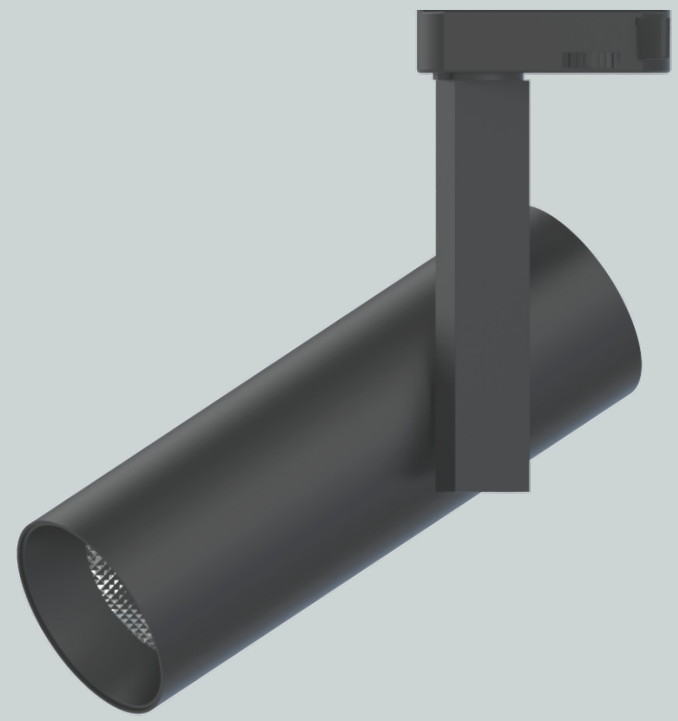

U-T221-COB Track Light

			W	K	Lm	CRI	mA	V
U-T221-COB1	| WT | BK |		7W	3000K	436	80	150	36
U-T221-COB1	| WT | BK |		7W	4000K	445	80	150	36
U-T221-COB1	| WT | BK |		7W	5000K	448	80	150	36
U-T221-COB2	| WT | BK |		12W	3000K	796	80	300	36
U-T221-COB2	| WT | BK |		12W	4000K	780	80	300	36
U-T221-COB2	| WT | BK |		12W	5000K	807	80	300	36
U-T221-COB3	| WT | BK |		20W	3000K	1581	80	500	36
U-T221-COB3	| WT | BK |		20W	4000K	1588	80	500	36
U-T221-COB3	| WT | BK |		20W	5000K	1595	80	500	36
U-T221-COB4	| WT | BK |		30W	3000K	2312	80	700	36
U-T221-COB4	| WT | BK |		30W	4000K	2316	80	700	36
U-T221-COB4	| WT | BK |		30W	5000K	2322	80	700	36