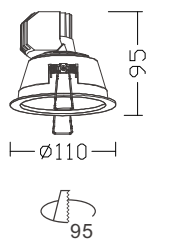

## U-D263-COB Wall Washer

25°  
355°

220V/240V | 50/60 Hz | 15° | 23° | 38° | 45° | 60° | 25° | 355° | High efficiency Alum-Mirror | IP20 | UGR <15

			W	K	Lm	CRI	mA	V
U-D263-COB4	WT	BK	10W	3000K	755	80	250	36
U-D263-COB4	WT	BK	10W	4000K	761	80	250	36
U-D263-COB4	WT	BK	10W	5000K	769	80	250	36