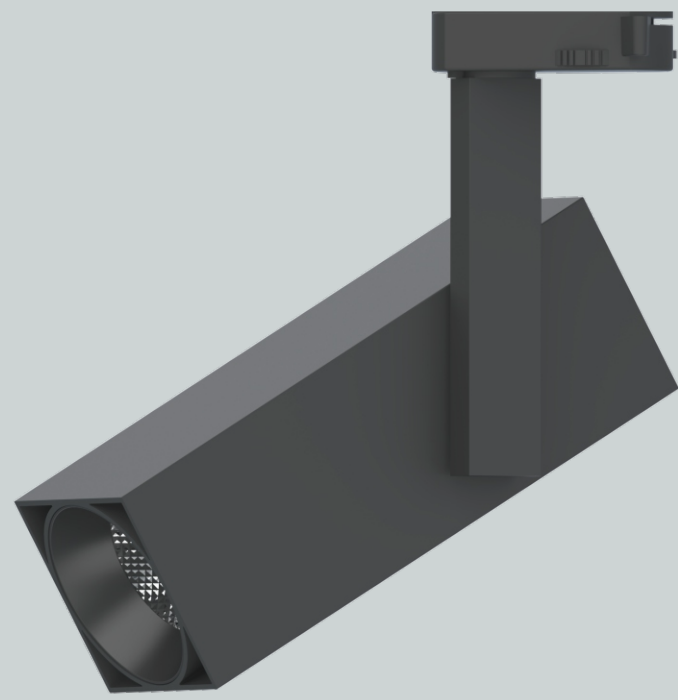

U-T221-COBS Track Light

	W	K	Lm	CRI	mA	V
U-T221-COB1S | WT | BK |	7W	3000K	435	80	150	36
U-T221-COB1S | WT | BK |	7W	4000K	439	80	150	36
U-T221-COB1S | WT | BK |	7W	5000K	444	80	150	36
U-T221-COB2S | WT | BK |	12W	3000K	788	80	300	36
U-T221-COB2S | WT | BK |	12W	4000K	793	80	300	36
U-T221-COB2S | WT | BK |	12W	5000K	805	80	300	36
U-T221-COB3S | WT | BK |	20W	3000K	1577	80	500	36
U-T221-COB3S | WT | BK |	20W	4000K	1584	80	500	36
U-T221-COB3S | WT | BK |	20W	5000K	1591	80	500	36
U-T221-COB4S | WT | BK |	30W	3000K	2108	80	700	36
U-T221-COB4S | WT | BK |	30W	4000K	2112	80	700	36
U-T221-COB4S | WT | BK |	30W	5000K	2118	80	700	36