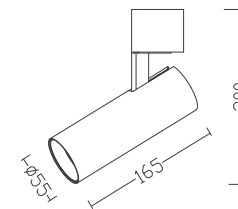

U-D088-COB Surface Mounted

			W	K	Lm	CRI	mA	V
U-D088-COB1	| WT | BK |		7W	3000K	439	80	150	36
U-D088-COB1	| WT | BK |		7W	4000K	442	80	150	36
U-D088-COB1	| WT | BK |		7W	5000K	446	80	150	36
U-D088-COB2	| WT | BK |		12W	3000K	791	80	300	36
U-D088-COB2	| WT | BK |		12W	4000K	797	80	300	36
U-D088-COB2	| WT | BK |		12W	5000K	805	80	300	36
U-D088-COB3	| WT | BK |		20W	3000K	1579	80	500	36
U-D088-COB3	| WT | BK |		20W	4000K	1586	80	500	36
U-D088-COB3	| WT | BK |		20W	5000K	1595	80	500	36
U-D088-COB4	| WT | BK |		30W	3000K	2310	80	700	36
U-D088-COB4	| WT | BK |		30W	4000K	2315	80	700	36
U-D088-COB4	| WT | BK |		30W	5000K	2320	80	700	36