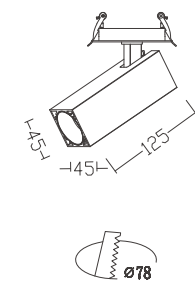

U-D089-COB-S Surface Mounted

220V/240V |
50/60 Hz |
15° |
24° |
38° |
90° |
355° |
High Efficiency Alu+Mirror |
IP20 |
|
|
CE |
UGR <16

			W	K	Lm	CRI	mA	V
U-D089-COB1S	WT	BK	7W	3000K	437	80	150	36
U-D089-COB1S	WT	BK	7W	4000K	444	80	150	36
U-D089-COB1S	WT	BK	7W	5000K	449	80	150	36
U-D089-COB2S	WT	BK	12W	3000K	791	80	300	36
U-D089-COB2S	WT	BK	12W	4000K	796	80	300	36
U-D089-COB2S	WT	BK	12W	5000K	801	80	300	36
U-D089-COB3S	WT	BK	20W	3000K	1581	80	500	36
U-D089-COB3S	WT	BK	20W	4000K	1588	80	500	36
U-D089-COB3S	WT	BK	20W	5000K	1597	80	500	36
U-D089-COB4S	WT	BK	30W	3000K	2115	80	700	36
U-D089-COB4S	WT	BK	30W	4000K	2121	80	700	36
U-D089-COB4S	WT	BK	30W	5000K	2128	80	700	36