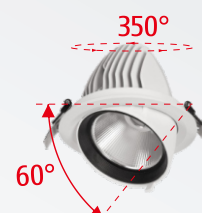

W	K	Lm	CRI	mA	V
U-D080-COB3	| WT | BK |		15W	3000K	1095	80	350	36
U-D080-COB3	| WT | BK |		15W	4000K	1124	80	350	36
U-D080-COB3	| WT | BK |		15W	5000K	1150	80	350	36
U-D080-COB4	| WT | BK |		25W	3000K	1925	80	600	36
U-D080-COB4	| WT | BK |		25W	4000K	2931	80	600	36
U-D080-COB4	| WT | BK |		25W	5000K	1937	80	600	36
U-D080-COB5	| WT | BK |		35W	3000K	2710	80	800	36
U-D080-COB5	| WT | BK |		35W	4000K	2726	80	800	36
U-D080-COB5	| WT | BK |		35W	5000K	2745	80	800	36
U-D080-COB6	| WT | BK |		50W	3000K	3837	80	1100	36
U-D080-COB6	| WT | BK |		50W	4000K	3860	80	1100	36
U-D080-COB6	| WT | BK |		50W	5000K	3872	80	1100	36