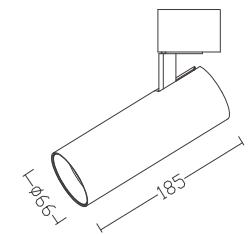

U-D088-COB Surface Mounted

			W	K	Lm	CRI	mA	V
U-D088-COB1	| WT | BK |		7W	3000K	439	80	150	36
U-D088-COB1	| WT | BK |		7W	4000K	442	80	150	36
U-D088-COB1	| WT | BK |		7W	5000K	446	80	150	36
U-D088-COB2	| WT | BK |		12W	3000K	791	80	300	36
U-D088-COB2	| WT | BK |		12W	4000K	797	80	300	36
U-D088-COB2	| WT | BK |		12W	5000K	805	80	300	36
U-D088-COB3	| WT | BK |		20W	3000K	1579	80	500	36
U-D088-COB3	| WT | BK |		20W	4000K	1586	80	500	36
U-D088-COB3	| WT | BK |		20W	5000K	1595	80	500	36
U-D088-COB4	| WT | BK |		30W	3000K	2310	80	700	36
U-D088-COB4	| WT | BK |		30W	4000K	2315	80	700	36
U-D088-COB4	| WT | BK |		30W	5000K	2320	80	700	36