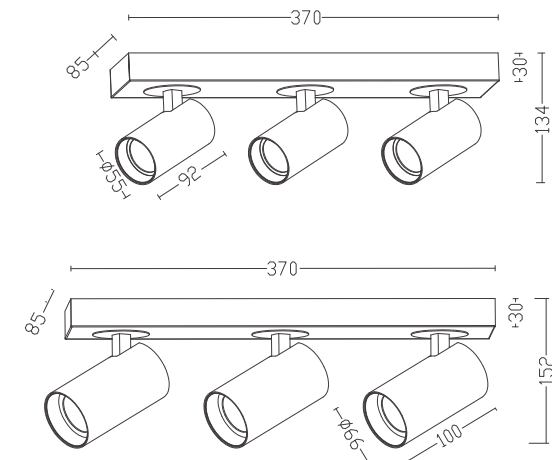

## U-D107-24PM Linear Light

				W	K	Lm	CRI	mA	V
U-D107-24PM	WT   BK	UP	10W	3000K	971	80	700	27-54	
		DOWN	20W	3000K	1950	80	700	27-54	
U-D107-24PM	WT   BK	UP	10W	4000K	978	80	700	27-54	
		DOWN	20W	4000K	1966	80	700	27-54	
U-D107-24PM	WT   BK	UP	10W	6000K	985	80	700	27-54	
		DOWN	20W	6000K	1979	80	700	27-54	
U-D107-24PM-X	WT   BK	DOWN	20W	3000K	1950	80	500	30-50	
U-D107-24PM-X	WT   BK	DOWN	20W	4000K	1966	80	500	30-50	
U-D106-24PM-X	WT   BK	DOWN	20W	6000K	1979	80	500	30-50	