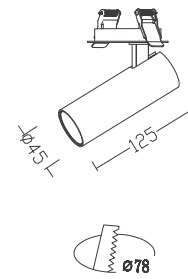

U-D089-COB Surface Mounted

			W	K	Lm	CRI	mA	V
U-D089-COB1	| WT | BK |		7W	3000K	436	80	150	36
U-D089-COB1	| WT | BK |		7W	4000K	443	80	150	36
U-D089-COB1	| WT | BK |		7W	5000K	450	80	150	36
U-D089-COB2	| WT | BK |		12W	3000K	788	80	300	36
U-D089-COB2	| WT | BK |		12W	4000K	796	80	300	36
U-D089-COB2	| WT | BK |		12W	5000K	801	80	300	36
U-D089-COB3	| WT | BK |		20W	3000K	1581	80	500	36
U-D089-COB3	| WT | BK |		20W	4000K	1588	80	500	36
U-D089-COB3	| WT | BK |		20W	5000K	1597	80	500	36
U-D089-COB4	| WT | BK |		30W	3000K	2315	80	700	36
U-D089-COB4	| WT | BK |		30W	4000K	2321	80	700	36
U-D089-COB4	| WT | BK |		30W	5000K	2328	80	700	36