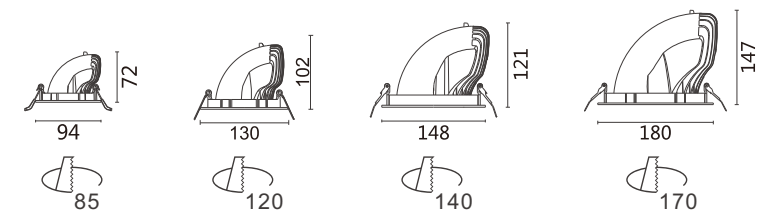

U-D080-COB Adjustable Spotli

220V/240V | 50/60 Hz | 15° | 23° | 40° | 350° | 60° | High efficiency Alum-Mirror | IP20 | UGR <16

			W	K	Lm	CRI	mA	V
U-D080-COB3	| WT | BK |		15W	3000K	1095	80	350	36
U-D080-COB3	| WT | BK |		15W	4000K	1124	80	350	36
U-D080-COB3	| WT | BK |		15W	5000K	1150	80	350	36
U-D080-COB4	| WT | BK |		25W	3000K	1925	80	600	36
U-D080-COB4	| WT | BK |		25W	4000K	2931	80	600	36
U-D080-COB4	| WT | BK |		25W	5000K	1937	80	600	36
U-D080-COB5	| WT | BK |		35W	3000K	2710	80	800	36
U-D080-COB5	| WT | BK |		35W	4000K	2726	80	800	36
U-D080-COB5	| WT | BK |		35W	5000K	2745	80	800	36
U-D080-COB6	| WT | BK |		50W	3000K	3837	80	1100	36
U-D080-COB6	| WT | BK |		50W	4000K	3860	80	1100	36
U-D080-COB6	| WT | BK |		50W	5000K	3872	80	1100	36