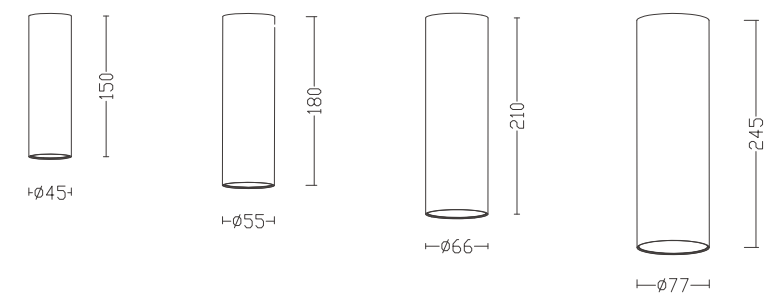

## U-D088-COB-X Surface Mounted

		W	K	Lm	CRI	mA	V
U-D088-COB1-X	WT   BK	7W	3000K	439	80	150	36
U-D088-COB1-X	WT   BK	7W	4000K	446	80	150	36
U-D088-COB1-X	WT   BK	7W	5000K	449	80	150	36
U-D088-COB2-X	WT   BK	12W	3000K	791	80	300	36
U-D088-COB2-X	WT   BK	12W	4000K	795	80	300	36
U-D088-COB2-X	WT   BK	12W	5000K	802	80	300	36
U-D088-COB3-X	WT   BK	20W	3000K	1579	80	500	36
U-D088-COB3-X	WT   BK	20W	4000K	1586	80	500	36
U-D088-COB3-X	WT   BK	20W	5000K	1593	80	500	36
U-D088-COB4-X	WT   BK	30W	3000K	2310	80	700	36
U-D088-COB4-X	WT   BK	30W	4000K	2314	80	700	36
U-D088-COB4-X	WT   BK	30W	5000K	2320	80	700	36