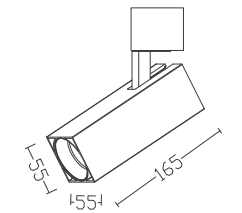

## U-D088-COBS Surface Mounted

	W	K	Lm	CRI	mA	V
U-D088-COB1-S   WT   BK	7W	3000K	439	80	150	36
U-D088-COB1-S   WT   BK	7W	4000K	445	80	150	36
U-D088-COB1-S   WT   BK	7W	5000K	448	80	150	36
U-D088-COB2-S   WT   BK	12W	3000K	792	80	300	36
U-D088-COB2-S   WT   BK	12W	4000K	798	80	300	36
U-D088-COB2-S   WT   BK	12W	5000K	805	80	300	36
U-D088-COB3-S   WT   BK	20W	3000K	1579	80	500	36
U-D088-COB3-S   WT   BK	20W	4000K	1587	80	500	36
U-D088-COB3-S   WT   BK	20W	5000K	1593	80	500	36
U-D088-COB4-S   WT   BK	30W	3000K	2113	80	700	36
U-D088-COB4-S   WT   BK	30W	4000K	2118	80	700	36
U-D088-COB4-S   WT   BK	30W	5000K	2124	80	700	36