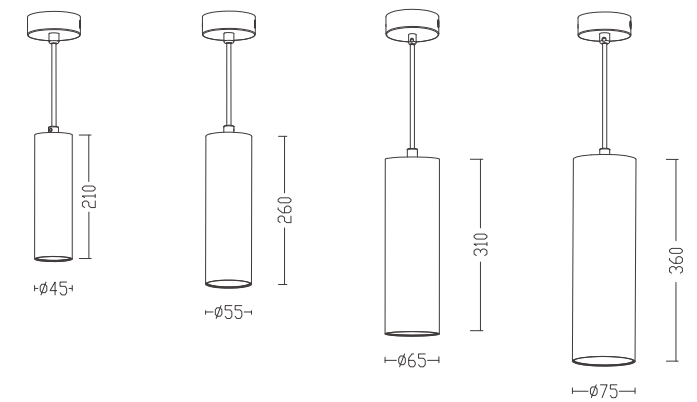

U-D088-COB-L