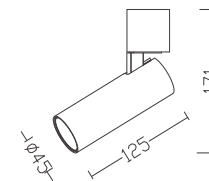

U-D088-COB Surface Mounted

			W	K	Lm	CRI	mA	V
U-D088-COB1	| WT | BK |		7W	3000K	439	80	150	36
U-D088-COB1	| WT | BK |		7W	4000K	442	80	150	36
U-D088-COB1	| WT | BK |		7W	5000K	446	80	150	36
U-D088-COB2	| WT | BK |		12W	3000K	791	80	300	36
U-D088-COB2	| WT | BK |		12W	4000K	797	80	300	36
U-D088-COB2	| WT | BK |		12W	5000K	805	80	300	36
U-D088-COB3	| WT | BK |		20W	3000K	1579	80	500	36
U-D088-COB3	| WT | BK |		20W	4000K	1586	80	500	36
U-D088-COB3	| WT | BK |		20W	5000K	1595	80	500	36
U-D088-COB4	| WT | BK |		30W	3000K	2310	80	700	36
U-D088-COB4	| WT | BK |		30W	4000K	2315	80	700	36
U-D088-COB4	| WT | BK |		30W	5000K	2320	80	700	36