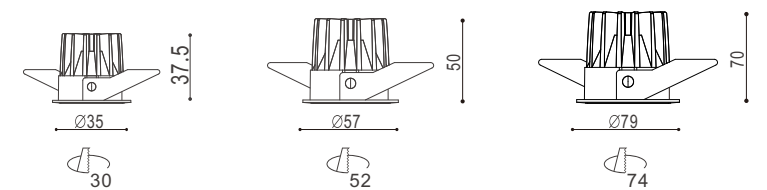

220V/240V | 50/60 Hz |
15° | 24° | 32° | 38° |
30° | 355° |
High efficiency Alumina-Mirror |
IP20 |
House | Triangle |
CE | UGR <19

			W	K	Lm	CRI	mA	V
U-D117-COB1	| WT | BK |		3W	3000K	165	80	600	3
U-D117-COB1	| WT | BK |		3W	4000K	169	80	600	3
U-D117-COB1	| WT | BK |		3W	5000K	177	80	600	3
U-D117-COB2	| WT | BK |		8W	3000K	485	80	200	36
U-D117-COB2	| WT | BK |		8W	4000K	493	80	200	36
U-D117-COB2	| WT | BK |		8W	5000K	498	80	200	36
U-D117-COB3	| WT | BK |		12W	3000K	798	80	300	36
U-D117-COB3	| WT | BK |		12W	4000K	809	80	300	36
U-D117-COB3	| WT | BK |		12W	5000K	815	80	300	36